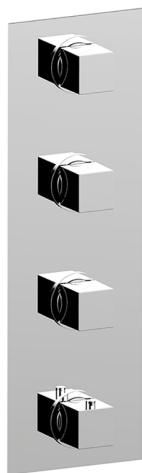

Cover Part for 3 Function Concealed Thermo Valve NUOVA EGO_NE01V300

MODEL **NE01V300**

Cover Part for 3 Function Concealed Thermo Valve, for item ZB01V300

AVAILABLE FINISHINGS

-  **21** 21 Chrome
-  **2F** 2F Brushed Nickel
-  **40** 40 Matt Black
-  **4Q** 4Q Matt White

CHARACTERISTICS

Installation **Concealed**
 Required concealed parts **ZB01V300**

Thermostatic

The Huber thermostatic is your personal water manager, helping you to handle, control and save water and energy.

3 Function Concealed Thermostatic Built-in Part CONCEALED_ZB01V300

MODEL **ZB01V300**

3 Function Concealed Thermostatic Built-in Part

AVAILABLE FINISHINGS

04 04 Without finishing

CHARACTERISTICS

Installation	Concealed
Cartridge Spare Parts	23.51A.HF
HF Thermostatic Valve	
Concealed	1