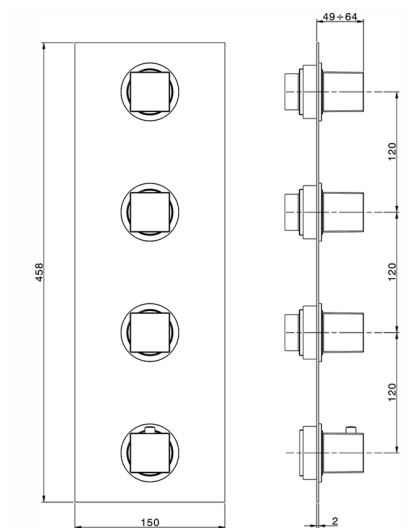

Cover Part for 3 Function Concealed Thermo Valve NUOVA EGO_NE01V300

MODEL **NE01V300**

Cover Part for 3 Function Concealed Thermo Valve, for item ZB01V300

AVAILABLE FINISHINGS

-  **21** 21 Chrome
-  **2F** 2F Brushed Nickel
-  **40** 40 Matt Black
-  **4Q** 4Q Matt White

3 Function Concealed Thermostatic Built-in Part CONCEALED_ZB01V300

MODEL **ZB01V300**

3 Function Concealed Thermostatic Built-in Part

AVAILABLE FINISHINGS

04 04 Without finishing

CHARACTERISTICS

Installation	Concealed
Cartridge Spare Parts	23.51A.HF
HF Thermostatic Valve	
Concealed	1