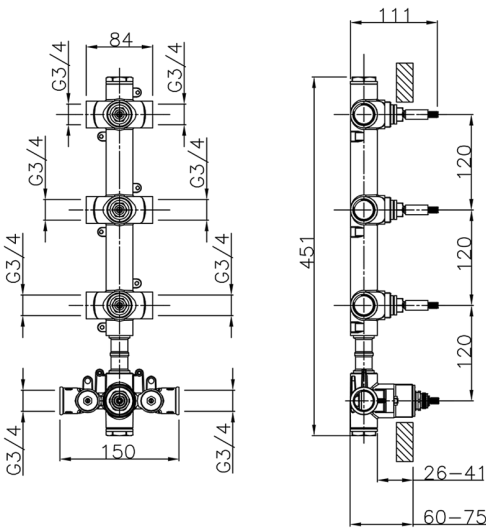

### 3 Function Concealed Thermostatic Built-in Part CONCEALED\_ZB01V300

MODEL **ZB01V300**

3 Function Concealed Thermostatic Built-in Part

AVAILABLE FINISHINGS

 **04** 04 Without finishing

CHARACTERISTICS

Installation	<b>Concealed</b>
Cartridge Spare Parts	<b>23.51A.HF</b>
<b>HF Thermostatic Valve</b>	
Concealed	<b>1</b>