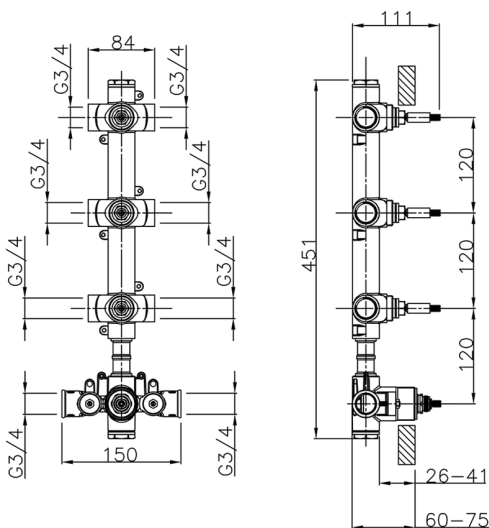

Cover Part for 3 Function Concealed Thermo Valve NUOVA EGO_NE01V300

MODEL **NE01V300**

Cover Part for 3 Function Concealed Thermo Valve, for item ZB01V300

AVAILABLE FINISHINGS

-  **21** 21 Chrome
-  **2F** 2F Brushed Nickel
-  **40** 40 Matt Black
-  **4Q** 4Q Matt White

3 Function Concealed Thermostatic Built-in Part CONCEALED_ZB01V300

MODEL **ZB01V300**

3 Function Concealed Thermostatic Built-in Part

AVAILABLE FINISHINGS

04 04 Without finishing

CHARACTERISTICS

Installation	Concealed
Cartridge Spare Parts	23.51A.HF
HF Thermostatic Valve	
Concealed	1