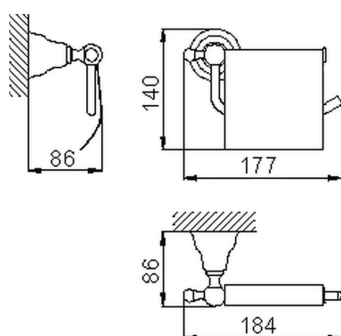

## Toilet paper holder CROISETTE\_4036.01H.

MODEL **4036.01H.**

Toilet paper holder