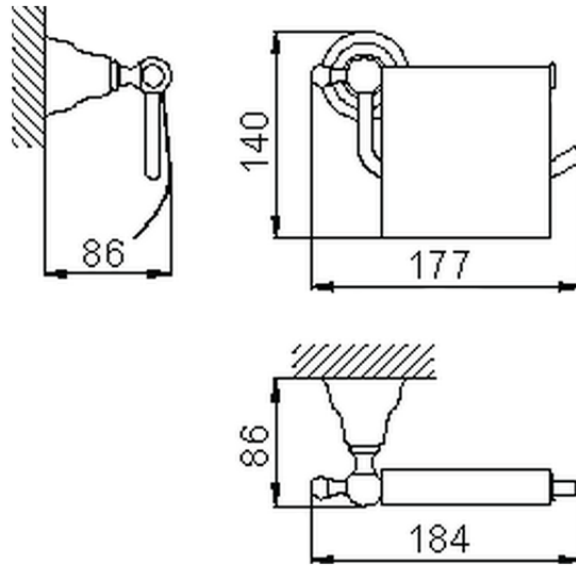

Toilet paper holder CROISETTE_4036.01H.

4036.01H.

<https://en.huberitalia.com/toilet-paper-holder-croisette-4036-01h>

2026-05-15