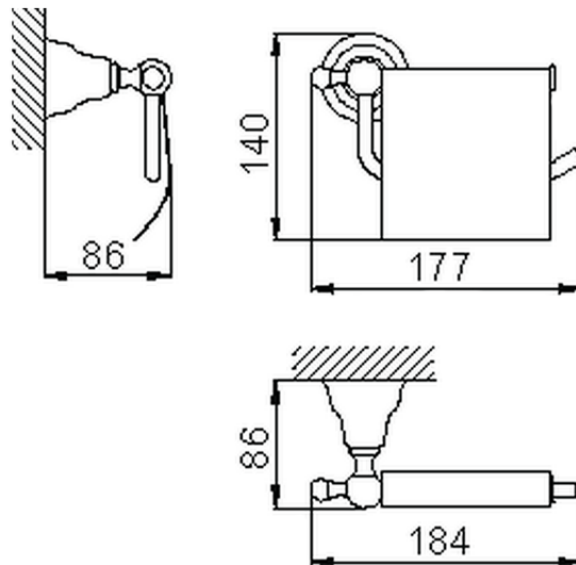

Toilet paper holder CROISETTE_4036.01H.

4036.01H.

<https://en.huberitalia.com/toilet-paper-holder-croisette-4036-01h>

2026-06-26