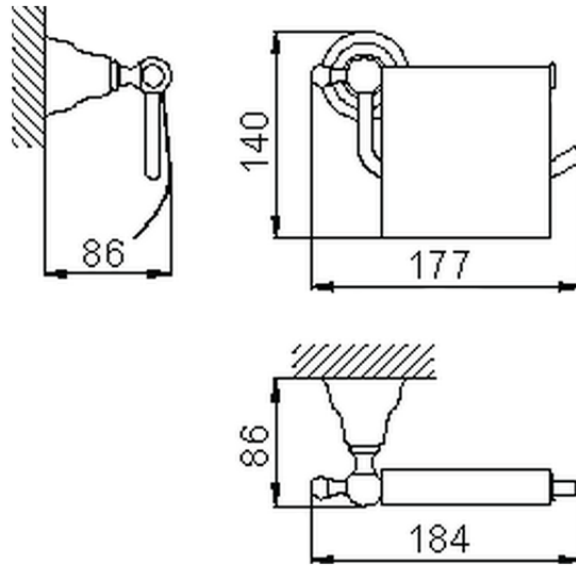

Toilet paper holder CROISETTE_4036.01H.

4036.01H.

<https://en.huberitalia.com/toilet-paper-holder-croisette-4036-01h>

2026-04-08