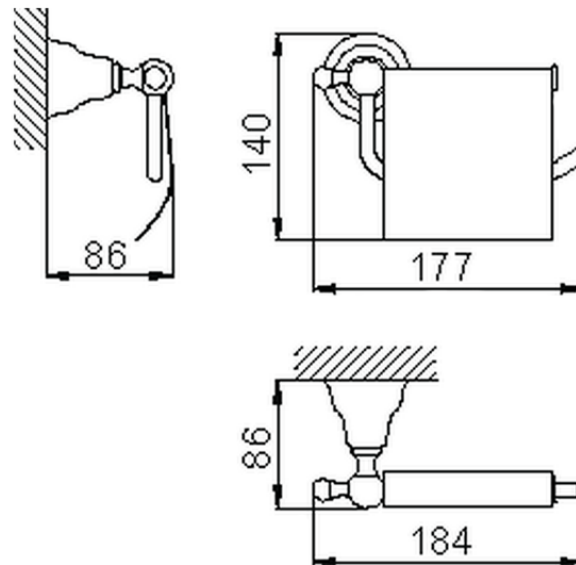

Toilet paper holder CROISETTE_4036.01H.

4036.01H.

<https://en.huberitalia.com/toilet-paper-holder-croisette-4036-01h>

2026-04-08