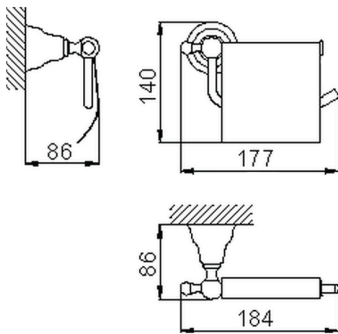

CHARACTERISTICS

2026-05-15