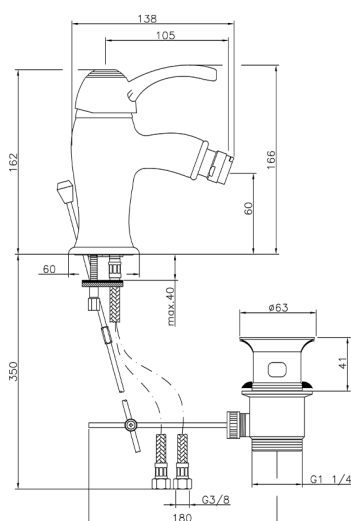

## Single lever bidet mixer VICTORIAN\_VM000550

MODEL **VM000550**

Single lever bidet mixer, with 1"1/4 automatic pop up waste, G.3/8" stainless steel flexible hoses

### CHARACTERISTICS

Cartridge Spare Parts **ZZ95273000**

**40 mm Cartridge**

2026-04-08