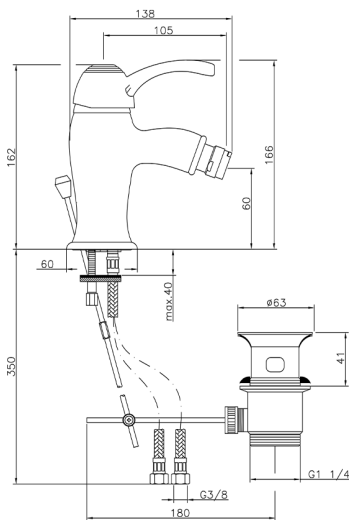

## Single lever bidet mixer VICTORIAN\_VM000550

MODEL **VM000550**

Single lever bidet mixer, with 1"1/4 automatic pop up waste, G.3/8" stainless steel flexible hoses

### CHARACTERISTICS

Cartridge Spare Parts **ZZ95273000**

**40 mm Cartridge**

2026-05-02