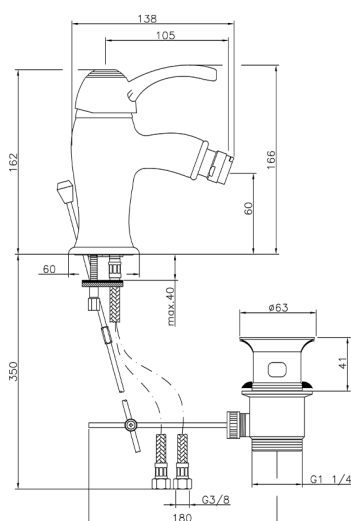

Single lever bidet mixer VICTORIAN_VM000550

MODEL **VM000550**

Single lever bidet mixer, with 1"1/4 automatic pop up waste, G.3/8" stainless steel flexible hoses

AVAILABLE FINISHINGS

-  **21** 21 Chrome
-  **27** 27 Old Bronze
-  **2A** 2A Satin Brushed Nickel
-  **2G** 2G Antique Gold
-  **2W** 2W Brushed Gold

CHARACTERISTICS

Cartridge Spare Parts **ZZ95273000**

40 mm Cartridge

2026-04-08