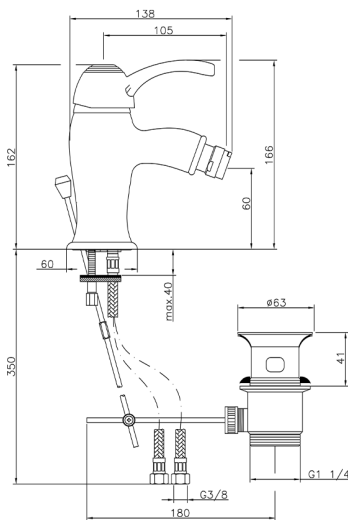

## Single lever bidet mixer VICTORIAN\_VM000550

MODEL **VM000550**

Single lever bidet mixer, with 1"1/4 automatic pop up waste, G.3/8" stainless steel flexible hoses

### CHARACTERISTICS

Cartridge Spare Parts **ZZ95273000**

**40 mm Cartridge**

2026-06-06