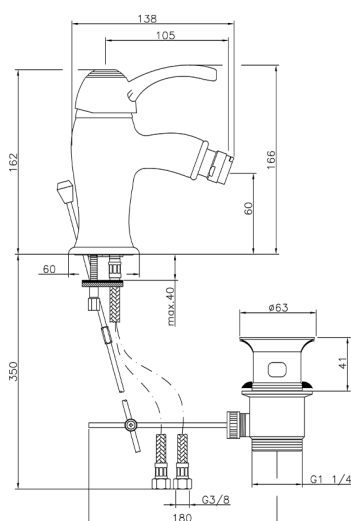

Single lever bidet mixer VICTORIAN_VM000550

MODEL **VM000550**

Single lever bidet mixer, with 1"1/4 automatic pop up waste, G.3/8" stainless steel flexible hoses

AVAILABLE FINISHINGS

-  **21** 21 Chrome
-  **27** 27 Old Bronze
-  **2A** 2A Satin Brushed Nickel
-  **2G** 2G Antique Gold
-  **2W** 2W Brushed Gold

CHARACTERISTICS

Cartridge Spare Parts **ZZ95273000**

40 mm Cartridge

2026-06-26