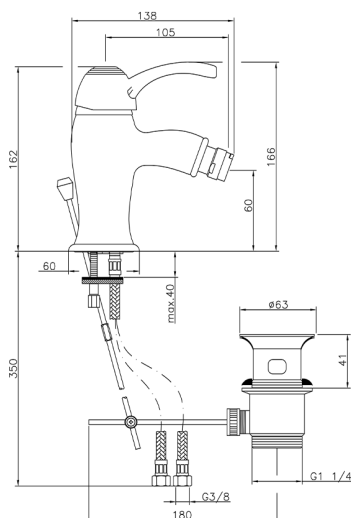

## Single lever bidet mixer VICTORIAN\_VM000550

MODEL **VM000550**

Single lever bidet mixer, with 1"1/4 automatic pop up waste, G.3/8" stainless steel flexible hoses

### CHARACTERISTICS

Cartridge Spare Parts **ZZ95273000**

**40 mm Cartridge**

2026-04-10