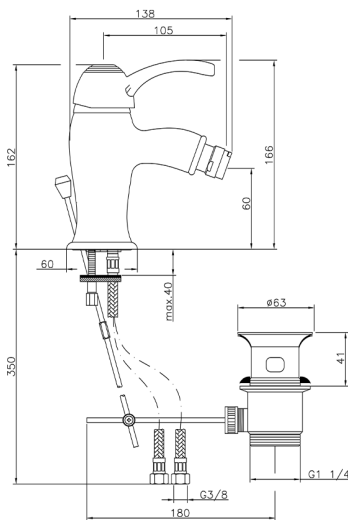

Single lever bidet mixer VICTORIAN_VM000550

MODEL **VM000550**

Single lever bidet mixer, with 1"1/4 automatic pop up waste, G.3/8" stainless steel flexible hoses

AVAILABLE FINISHINGS

-  **21** 21 Chrome
-  **27** 27 Old Bronze
-  **2A** 2A Satin Brushed Nickel
-  **2G** 2G Antique Gold
-  **2W** 2W Brushed Gold

CHARACTERISTICS

Cartridge Spare Parts **ZZ95273000**

40 mm Cartridge

2026-06-27