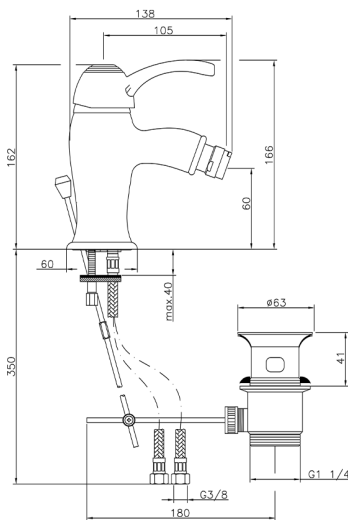

Single lever bidet mixer VICTORIAN_VM000550

MODEL **VM000550**

Single lever bidet mixer, with 1"1/4 automatic pop up waste, G.3/8" stainless steel flexible hoses

AVAILABLE FINISHINGS

-  **21** 21 Chrome
-  **27** 27 Old Bronze
-  **2A** 2A Satin Brushed Nickel
-  **2G** 2G Antique Gold
-  **2W** 2W Brushed Gold

CHARACTERISTICS

Cartridge Spare Parts **ZZ95273000**

40 mm Cartridge

2026-06-28