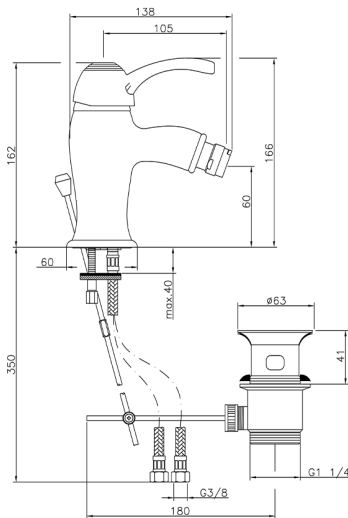

## Single lever bidet mixer VICTORIAN\_VM000550

MODEL **VM000550**

Single lever bidet mixer, with 1"1/4 automatic pop up waste, G.3/8" stainless steel flexible hoses

### CHARACTERISTICS

Cartridge Spare Parts **ZZ95273000**

**40 mm Cartridge**

2026-04-05