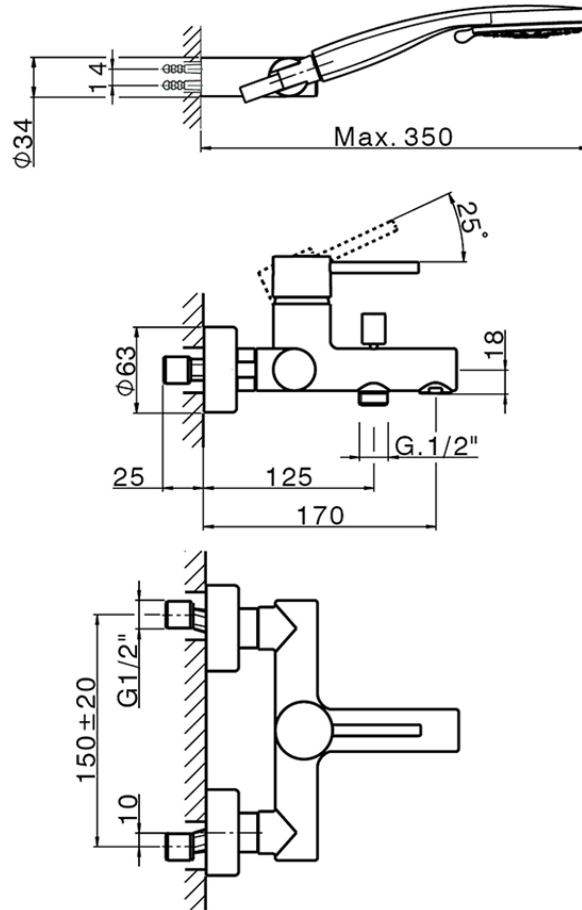

## Single lever bath mixer, shower set NUOVA KIRUNA\_K2000120

K2000120

<https://en.huberitalia.com/single-lever-bath-mixer-shower-set-nuova-kiruna-k2000120>

2024-12-19