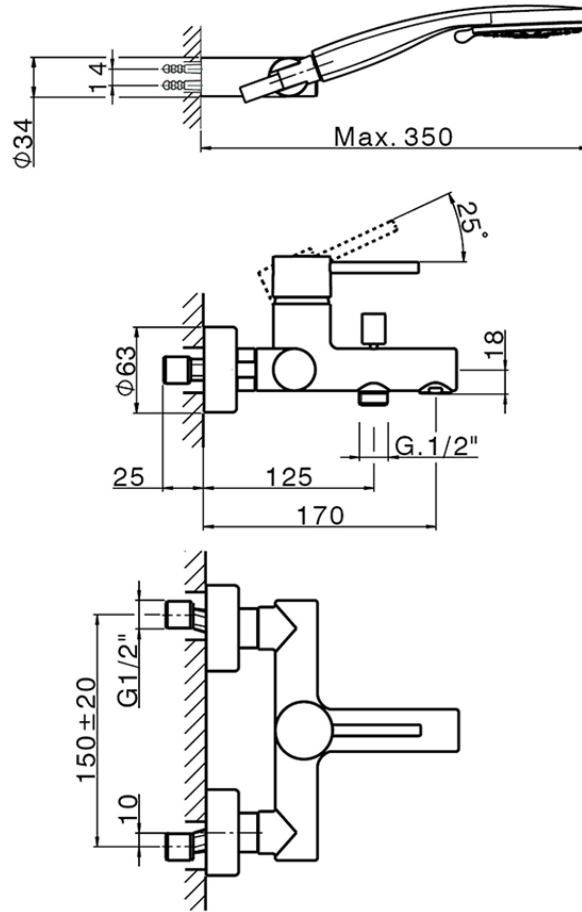

Single lever bath mixer, shower set NUOVA KIRUNA_K2000120

K2000120

<https://en.huberitalia.com/single-lever-bath-mixer-shower-set-nuova-kiruna-k2000120>

2024-12-19