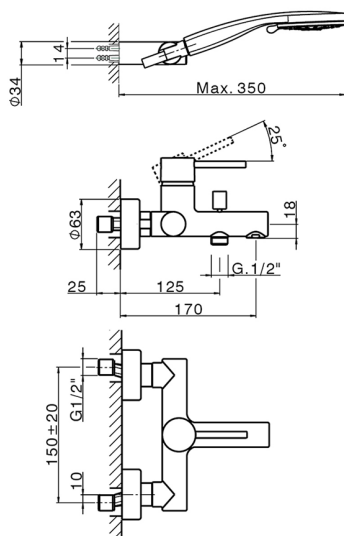

Single lever bath mixer, shower set NUOVA KIRUNA_K2000120

MODEL **K2000120**

Single lever bath mixer, shower set, wall mounted adjustable handshower bracket, 3 sprays handshower, 150 cm PVC Flexible Hose

AVAILABLE FINISHINGS

-  **21** 21 Chrome
-  **26** 26 Old Copper
-  **2F** 2F Brushed Nickel
-  **2W** 2W Brushed Gold
-  **40** 40 Matt Black
-  **4Q** 4Q Matt White

CHARACTERISTICS

Cartridge Spare Parts **ZZ95435000**

35 mm Cartridge

EcoStop

EcoStop feature limits water flow to approximately 50% of maximum output with one point of resistance on setting. Push slightly past the middle stop only when full water output is required. This will save water up to 50%.