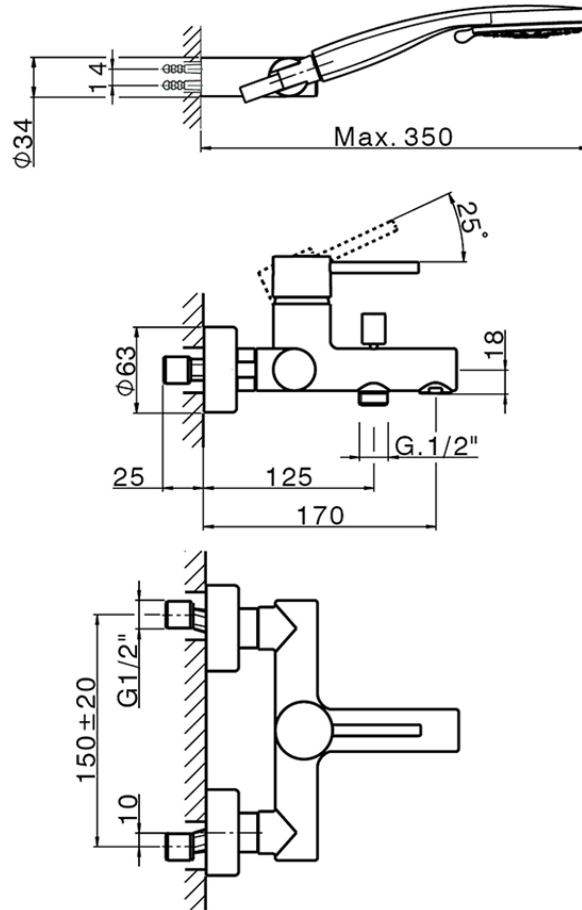

Single lever bath mixer, shower set NUOVA KIRUNA_K2000120

K2000120

<https://en.huberitalia.com/single-lever-bath-mixer-shower-set-nuova-kiruna-k2000120>

2024-12-18