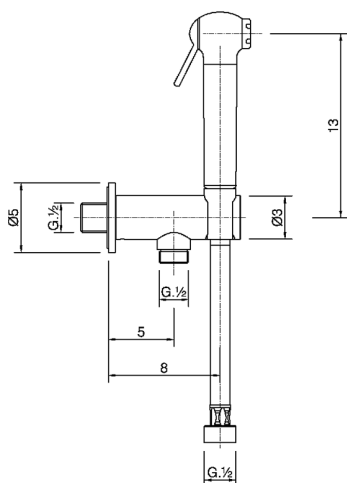

2024-11-15