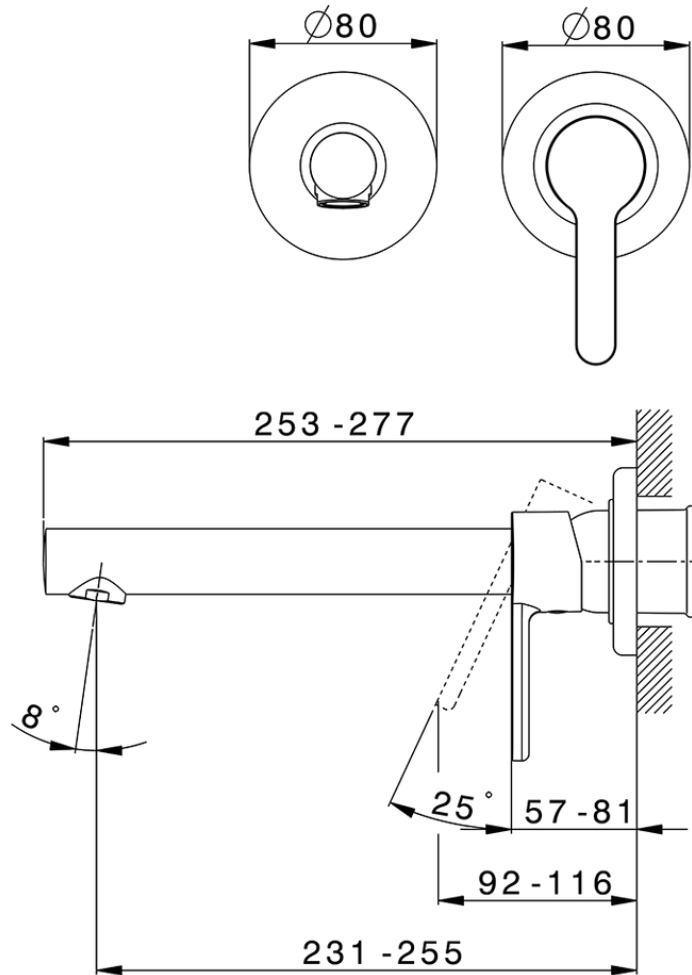

Exposed part for single lever washbasin valve H2_H2005512

H2005512

<https://en.huberitalia.com/exposed-part-for-single-lever-washbasin-valve-h2-h2005512>

Piastra/Plate/Plaque/Platte/Placa

2-3mm: XX 56-76

10mm: XX 48-68