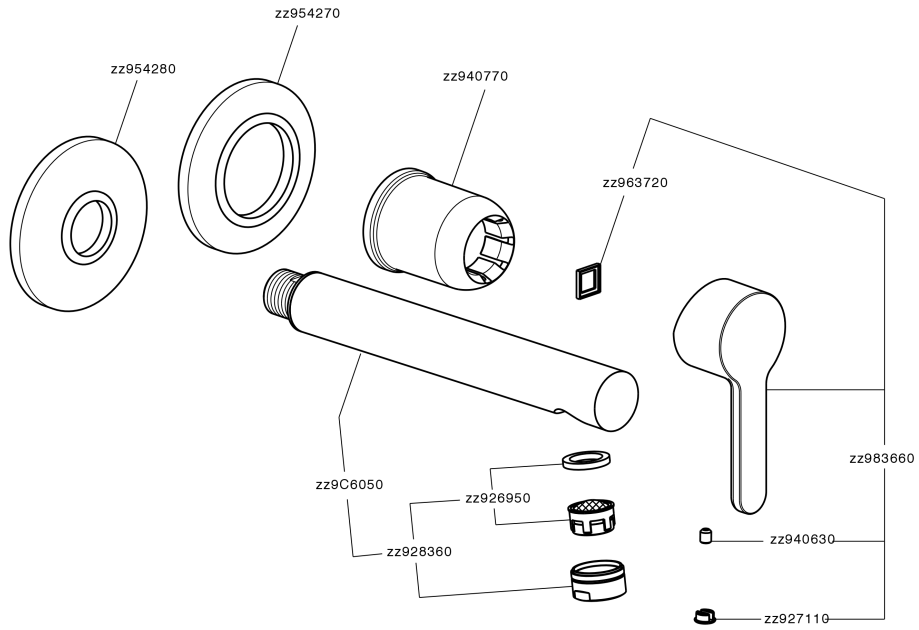

Exposed part for single lever washbasin valve H2_H2005512

H2005512

<https://en.huberitalia.com/exposed-part-for-single-lever-washbasin-valve-h2-h2005512>

Concealed single lever washbasin mixer Easy-Box CONCEALED_ZB002450

ZB002450

<https://en.huberitalia.com/concealed-single-lever-washbasin-mixer-easy-box-concealed-zb002450>

2025-01-15