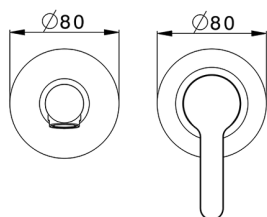

Exposed part for single lever washbasin valve H2_H2005512

MODEL **H2005512**

Exposed part for single lever washbasin valve, without concealed part, spout L.250 mm, for item Easy-Box ZB002450 and art.ZB025510

AVAILABLE FINISHINGS

CHARACTERISTICS

Installation **Concealed**

Required concealed parts **ZB002450**

Exposed part for single lever washbasin valve H2_H2005512

H2005512

<https://en.huberitalia.com/exposed-part-for-single-lever-washbasin-valve-h2-h2005512>

Concealed single lever washbasin mixer Easy-Box CONCEALED_ZB002450

MODEL **ZB002450**

Concealed single lever washbasin mixer
Easy-Box, with protection guard box, without trim kit

AVAILABLE FINISHINGS

CHARACTERISTICS

Concealed **1**
Cartridge Spare Parts **ZZ95409000**
35 mm Cartridge

Piastra/Plate/Plaque/Platte/Placa

2-3mm: XX 56-76

10mm: XX 48-68

EcoStop

EcoStop feature limits water flow to approximately 50% of maximum output with one point of resistance on setting. Push slightly past the middle stop only when full water output is required. This will save water up to 50%.