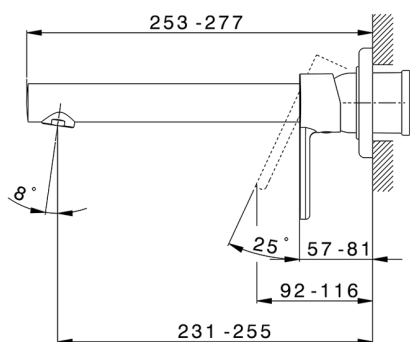

Exposed part for single lever washbasin valve H2_H2005512

MODEL **H2005512**

Exposed part for single lever washbasin valve, without concealed part, spout L.250 mm, for item Easy-Box ZB002450 and art.ZB025510

AVAILABLE FINISHINGS

CHARACTERISTICS

Installation **Concealed**

Required concealed parts **ZB002450**

Exposed part for single lever washbasin valve H2_H2005512

H2005512

<https://en.huberitalia.com/exposed-part-for-single-lever-washbasin-valve-h2-h2005512>

Concealed single lever washbasin mixer Easy-Box CONCEALED_ZB002450

MODEL **ZB002450**

Concealed single lever washbasin mixer
Easy-Box, with protection guard box, without trim kit

AVAILABLE FINISHINGS

CHARACTERISTICS

Concealed **1**
Cartridge Spare Parts **ZZ95409000**
35 mm Cartridge

Piastra/Plate/Plaque/Platte/Placa

2-3mm: XX 56-76

10mm: XX 48-68

EcoStop

EcoStop feature limits water flow to approximately 50% of maximum output with one point of resistance on setting. Push slightly past the middle stop only when full water output is required. This will save water up to 50%.