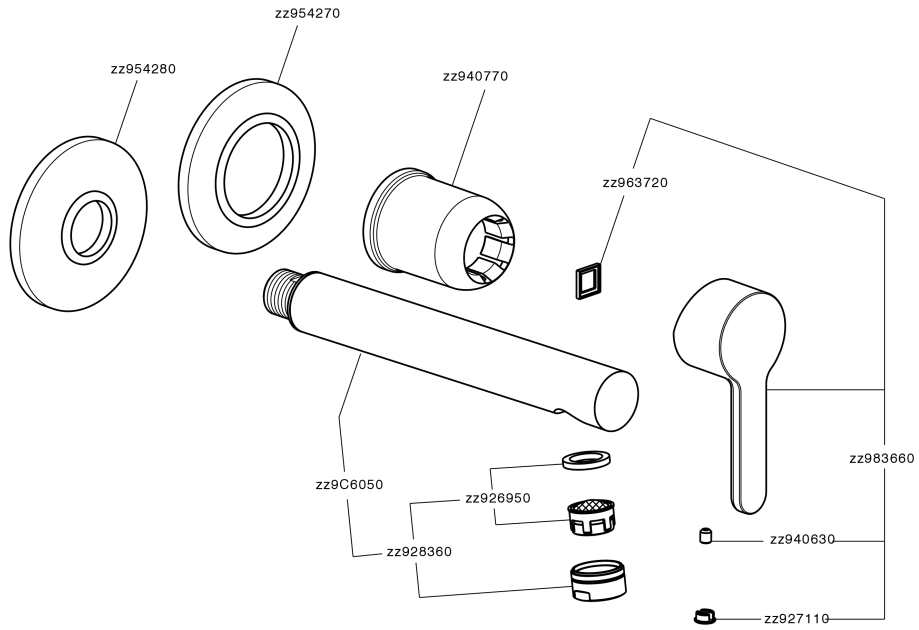

Exposed part for single lever washbasin valve H2_H2005512

MODEL **H2005512**

Exposed part for single lever washbasin valve, without concealed part, spout L.250 mm, for item Easy-Box ZB002450 and art.ZB025510

AVAILABLE FINISHINGS

CHARACTERISTICS

Installation **Concealed**

Required concealed parts **ZB002450**

Exposed part for single lever washbasin valve H2_H2005512

H2005512

<https://en.huberitalia.com/exposed-part-for-single-lever-washbasin-valve-h2-h2005512>

Concealed single lever washbasin mixer Easy-Box CONCEALED_ZB002450

MODEL **ZB002450**

Concealed single lever washbasin mixer
Easy-Box, with protection guard box, without trim kit

AVAILABLE FINISHINGS

CHARACTERISTICS

Concealed **1**
Cartridge Spare Parts **ZZ95409000**
35 mm Cartridge

Piastra/Plate/Plaque/Platte/Placa

2-3mm: XX 56-76

10mm: XX 48-68

EcoStop

EcoStop feature limits water flow to approximately 50% of maximum output with one point of resistance on setting. Push slightly past the middle stop only when full water output is required. This will save water up to 50%.