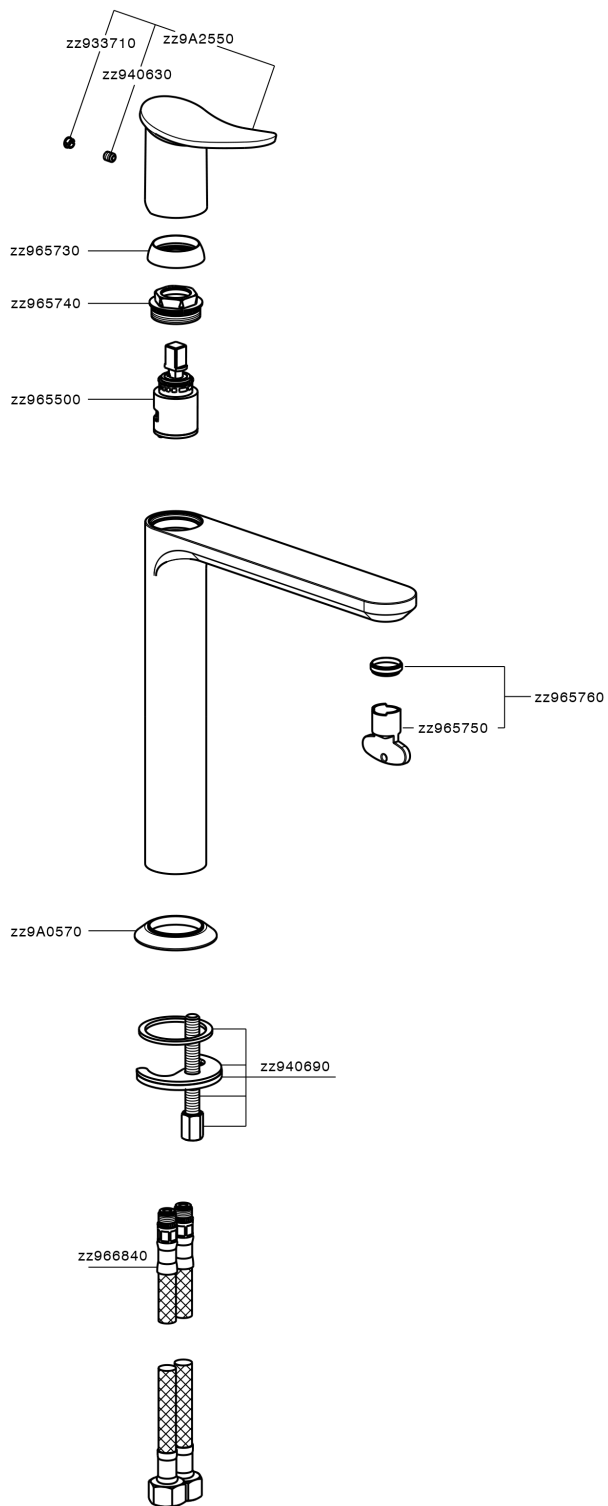

## Single lever tall washbasin mixer HARLOCK\_HK003541

HK003541

<https://en.huberitalia.com/single-lever-tall-washbasin-mixer-harlock-hk003541>

2024-12-22