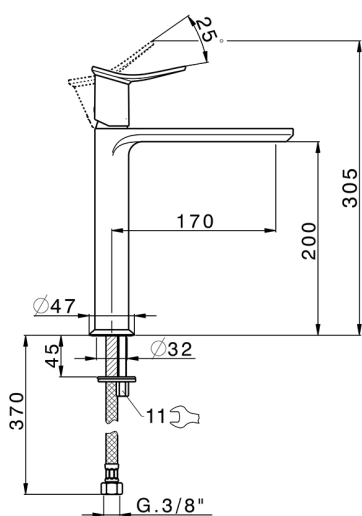

## Single lever tall washbasin mixer HARLOCK\_HK003541

MODEL **HK003541**

Single lever tall washbasin mixer, without automatic pop-up waste, G.3/8" stainless steel flexible hoses

### CHARACTERISTICS

Cartridge Spare Parts **ZZ96550000**

**25 mm Cartridge**

## Single lever tall washbasin mixer HARLOCK\_HK003541

HK003541

<https://en.huberitalia.com/single-lever-tall-washbasin-mixer-harlock-hk003541>

2024-12-22