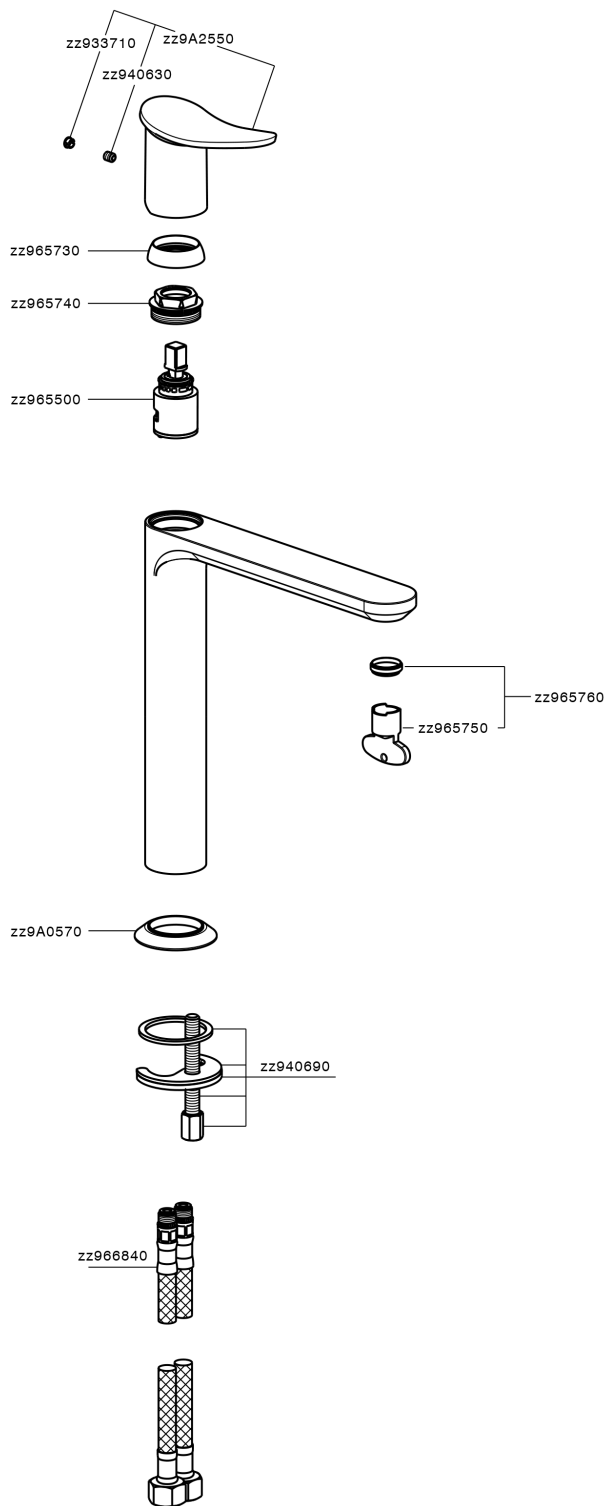

## Single lever tall washbasin mixer HARLOCK\_HK003541

MODEL **HK003541**

Single lever tall washbasin mixer, without automatic pop-up waste, G.3/8" stainless steel flexible hoses

### CHARACTERISTICS

Cartridge Spare Parts **ZZ96550000**

**25 mm Cartridge**

## Single lever tall washbasin mixer HARLOCK\_HK003541

HK003541

<https://en.huberitalia.com/single-lever-tall-washbasin-mixer-harlock-hk003541>

2024-12-22