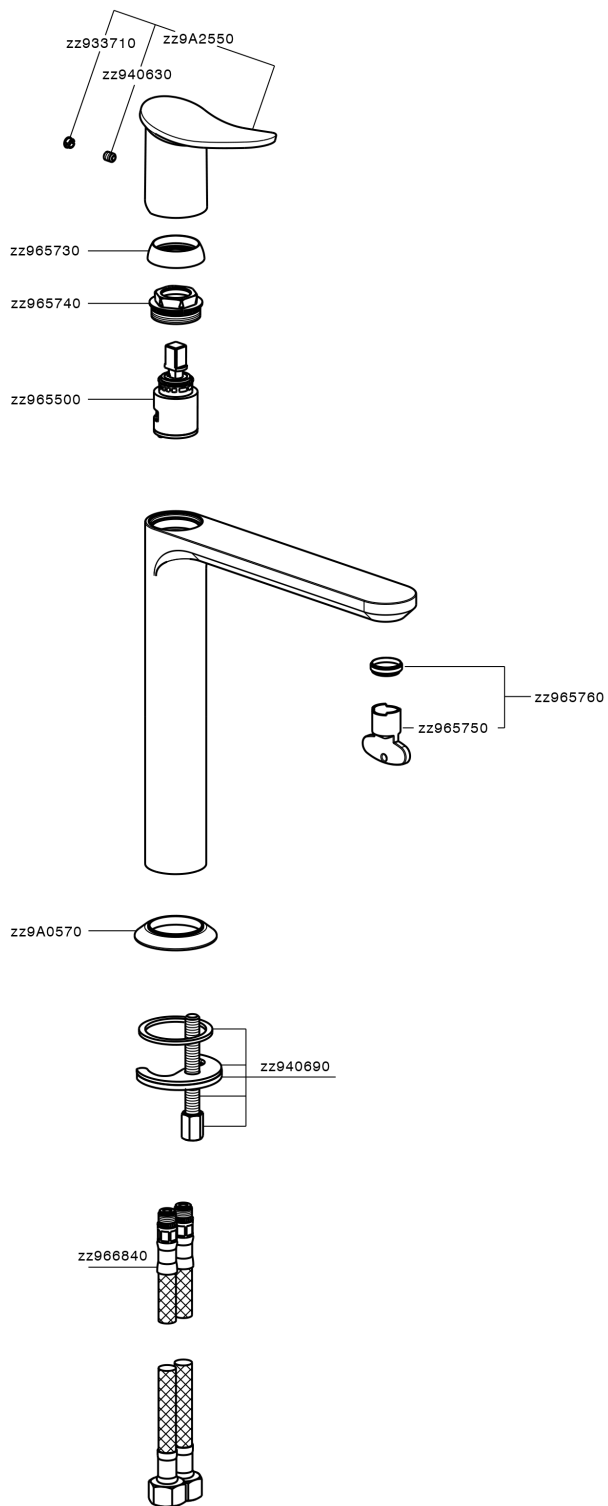

Single lever tall washbasin mixer HARLOCK_HK003541

HK003541

<https://en.huberitalia.com/single-lever-tall-washbasin-mixer-harlock-hk003541>

2024-12-22