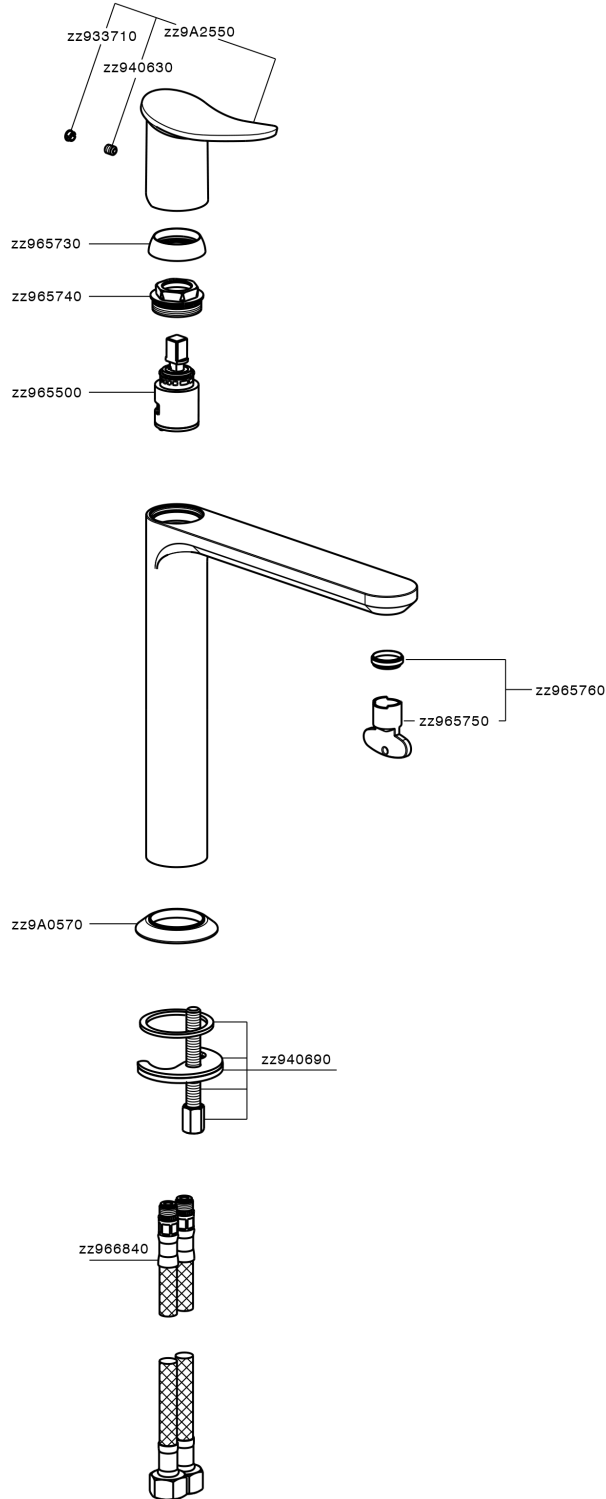

Single lever tall washbasin mixer HARLOCK_HK003541

MODEL **HK003541**

Single lever tall washbasin mixer, without automatic pop-up waste, G.3/8" stainless steel flexible hoses

AVAILABLE FINISHINGS

-  **21** 21 Chrome
-  **2P** 2P Rose Gold
-  **2Q** 2Q Black Titanium
-  **40** 40 Matt Black
-  **4Q** 4Q Matt White
-  **6T** 6T Chrome/Matt Black

CHARACTERISTICS

Cartridge Spare Parts **ZZ96550000**

25 mm Cartridge

Single lever tall washbasin mixer HARLOCK_HK003541

HK003541

<https://en.huberitalia.com/single-lever-tall-washbasin-mixer-harlock-hk003541>