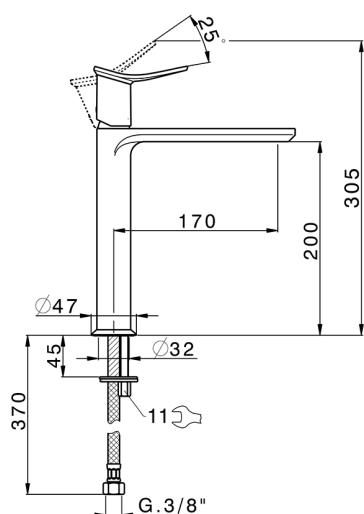

Single lever tall washbasin mixer HARLOCK_HK003541

MODEL **HK003541**

Single lever tall washbasin mixer, without automatic pop-up waste, G.3/8" stainless steel flexible hoses

AVAILABLE FINISHINGS

-  **21** 21 Chrome
-  **2P** 2P Rose Gold
-  **2Q** 2Q Black Titanium
-  **40** 40 Matt Black
-  **4Q** 4Q Matt White
-  **6T** 6T Chrome/Matt Black

CHARACTERISTICS

Cartridge Spare Parts **ZZ96550000**

25 mm Cartridge

Single lever tall washbasin mixer HARLOCK_HK003541

HK003541

<https://en.huberitalia.com/single-lever-tall-washbasin-mixer-harlock-hk003541>