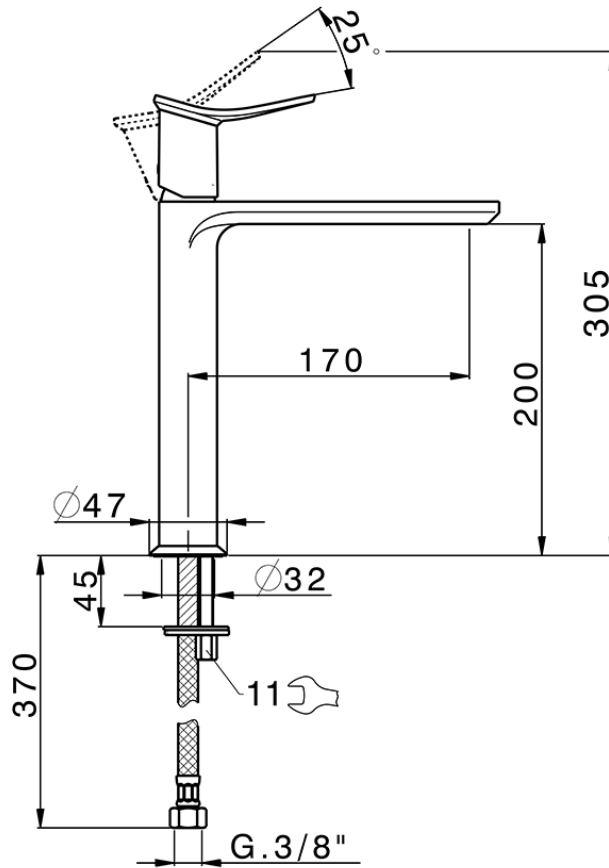

Single lever tall washbasin mixer HARLOCK_HK003541

HK003541

<https://en.huberitalia.com/single-lever-tall-washbasin-mixer-harlock-hk003541>

2024-12-22