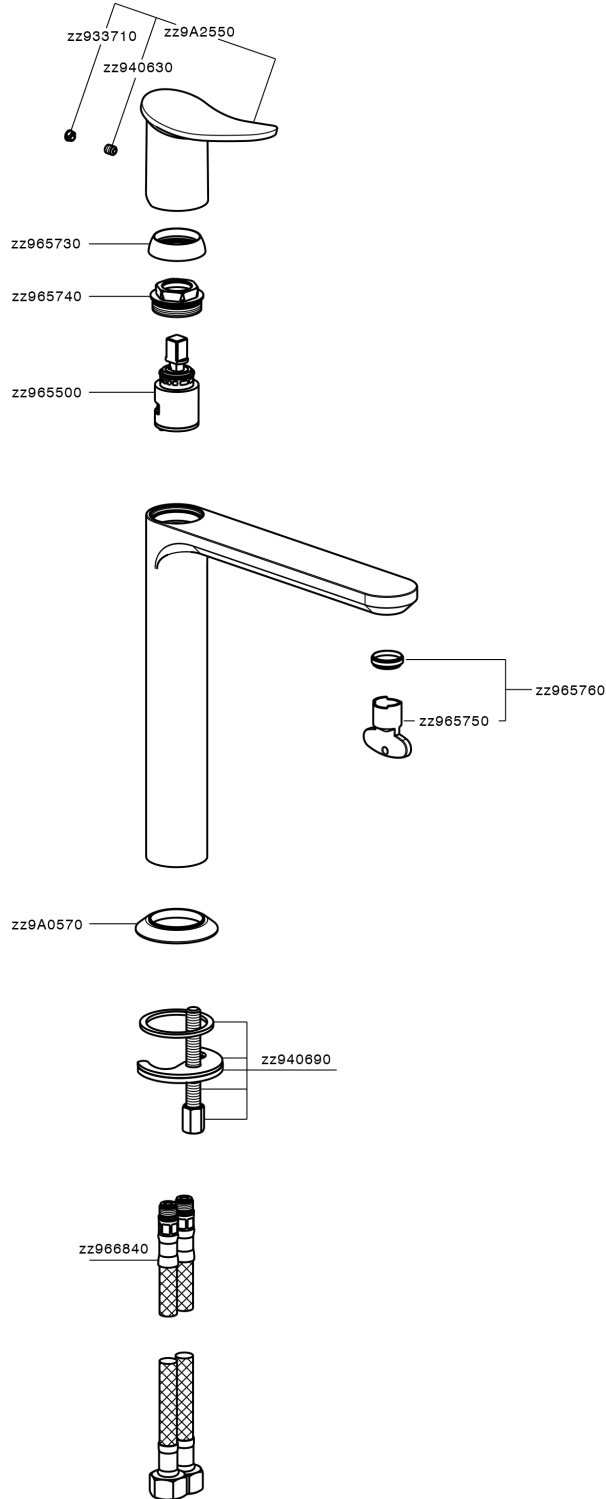

## Single lever tall washbasin mixer HARLOCK\_HK003541

HK003541

<https://en.huberitalia.com/single-lever-tall-washbasin-mixer-harlock-hk003541>

2024-12-22