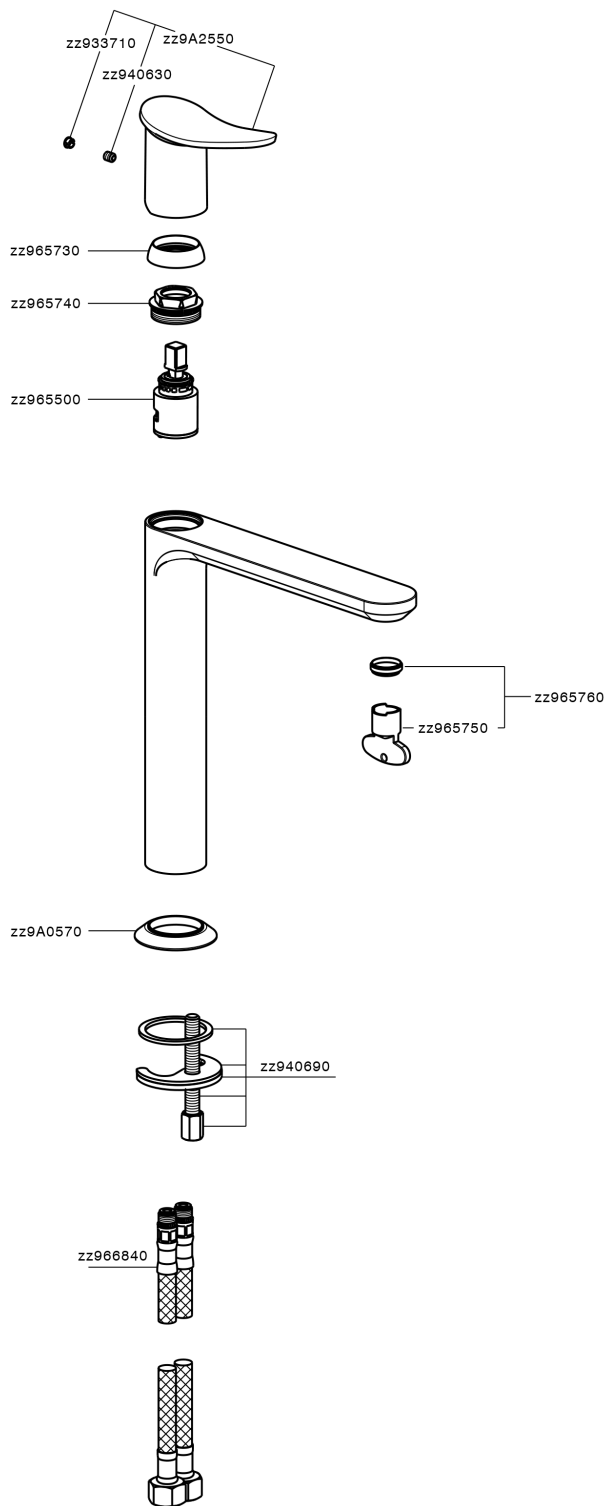

Single lever tall washbasin mixer HARLOCK_HK003541

MODEL **HK003541**

Single lever tall washbasin mixer, without automatic pop-up waste, G. 3/8" stainless steel flexible hoses

AVAILABLE FINISHINGS

-  **21** 21 Chrome
-  **2P** 2P Rose Gold
-  **2Q** 2Q Black Titanium
-  **40** 40 Matt Black
-  **4Q** 4Q Matt White
-  **6T** 6T Chrome/Matt Black

CHARACTERISTICS

Cartridge Spare Parts **ZZ96550000**

25 mm Cartridge

Single lever tall washbasin mixer HARLOCK_HK003541

HK003541

<https://en.huberitalia.com/single-lever-tall-washbasin-mixer-harlock-hk003541>