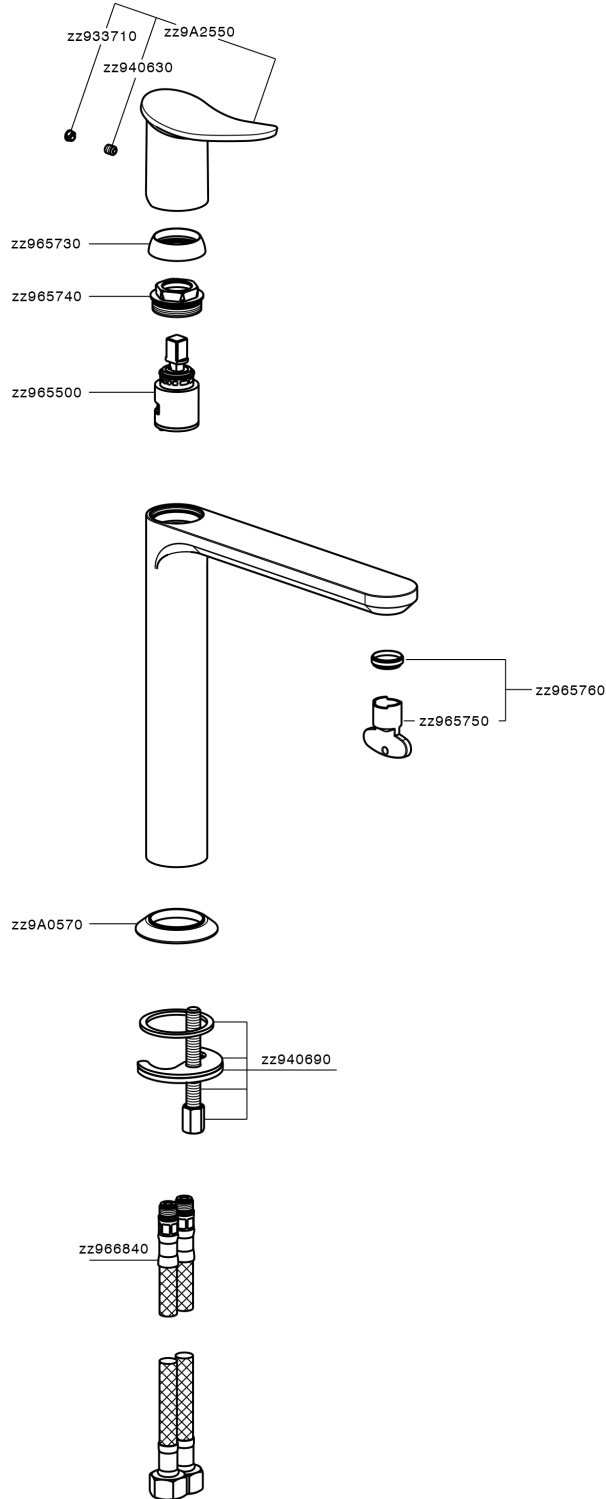

Single lever tall washbasin mixer HARLOCK_HK003541

HK003541

<https://en.huberitalia.com/single-lever-tall-washbasin-mixer-harlock-hk003541>

2024-12-22