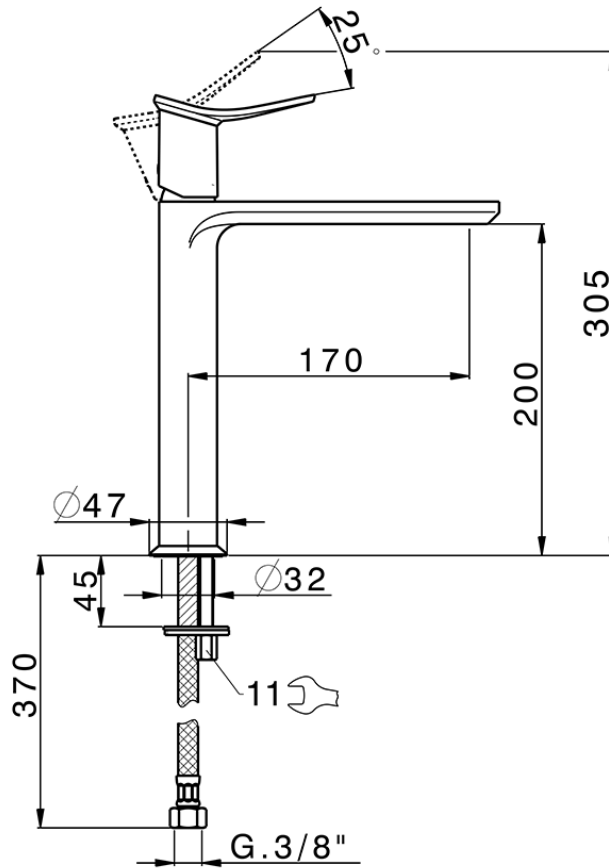

## Single lever tall washbasin mixer HARLOCK\_HK003541

HK003541

<https://en.huberitalia.com/single-lever-tall-washbasin-mixer-harlock-hk003541>

2024-12-22