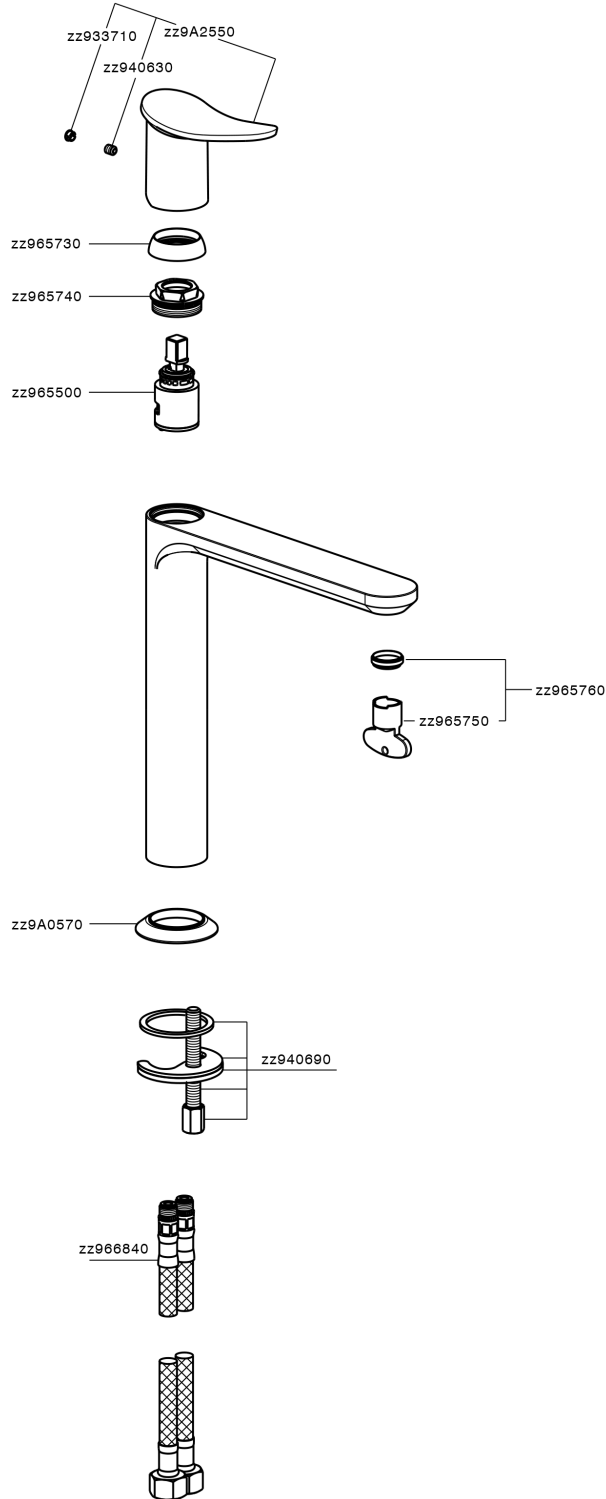

## Single lever tall washbasin mixer HARLOCK\_HK003541

MODEL **HK003541**

Single lever tall washbasin mixer, without automatic pop-up waste, G.3/8" stainless steel flexible hoses

### CHARACTERISTICS

Cartridge Spare Parts **ZZ96550000**

**25 mm Cartridge**

## Single lever tall washbasin mixer HARLOCK\_HK003541

HK003541

<https://en.huberitalia.com/single-lever-tall-washbasin-mixer-harlock-hk003541>

2024-12-22