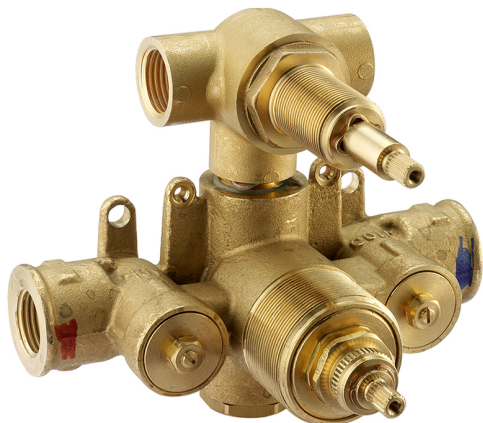

Exposed part for con.thermo.shower valve, 2-outlet THERMO_HC018100

MODEL **HC018100**

Exposed part for 2-outlet thermostatic mixer, with 2-outlet diverter, without concealed part, for item ZB018100

AVAILABLE FINISHINGS

-  **21** 21 Chrome
-  **2P** 2P Rose Gold
-  **2Q** 2Q Black Titanium
-  **40** 40 Matt Black
-  **4Q** 4Q Matt White
-  **6T** 6T Chrome/Matt Black

CHARACTERISTICS

Installation **Concealed**
 Required concealed parts **ZB018100**

Thermostatic

The Huber thermostatic is your personal water manager, helping you to handle, control and save water and energy.

2-outlet Concealed thermostatic shower valve CONCEALED_ZB018100

MODEL **ZB018100**

2-outlet Concealed thermostatic mixer, with 1/2" devia-stop, without trim kit

AVAILABLE FINISHINGS

04 04 Without finishing

CHARACTERISTICS

Installation **Concealed**

Cartridge Spare Parts **24.04A.PP**

8x20 Plus P Thermostatic Valve