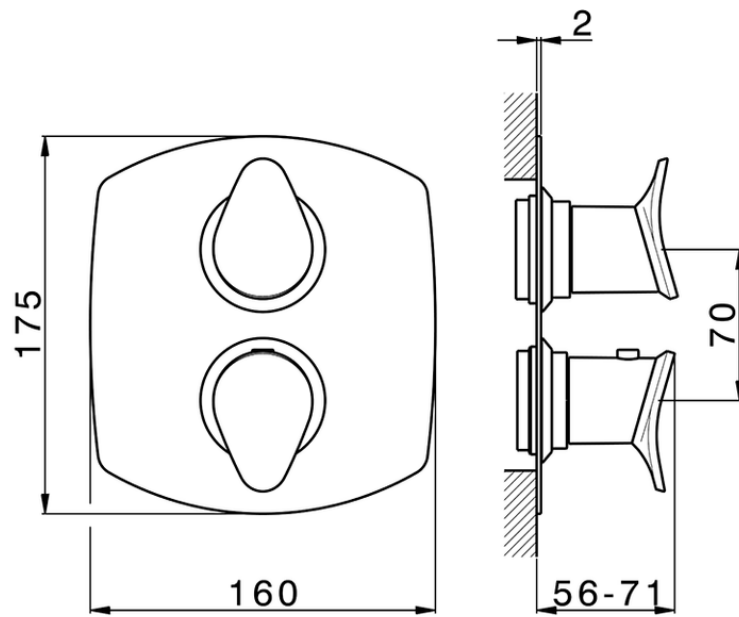

Exposed part for con.thermo.shower valve, 2-outlet THERMO_HC018100

HC018100

<https://en.huberitalia.com/exposed-part-for-con-thermo-shower-valve-2-outlet-thermo-hc018100>

Piastra/Plate/Plaque/Platte/Placa

2-3mm: XX 25-40 YY 76-91

10 mm: XX 16-31 YY 65-80

ZB018100

<https://en.huberitalia.com/2-outlet-concealed-thermostatic-shower-valve-concealed-zb018100>

2024-10-22