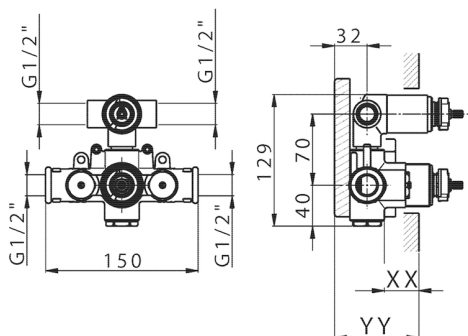

## 2-outlet Concealed thermostatic shower valve CONCEALED\_ZB018100

MODEL **ZB018100**

2-outlet Concealed thermostatic mixer, with 1/2" devia-stop, without trim kit

AVAILABLE FINISHINGS

**04** 04 Without finishing

CHARACTERISTICS

Installation **Concealed**

Cartridge Spare Parts **24.04A.PP**

**8x20 Plus P Thermostatic Valve**

Concealed **1**

Piastra/Plate/Plaque/Platte/Placa

2-3mm: XX 25-40 YY 76-91

10 mm: XX 16-31 YY 65-80