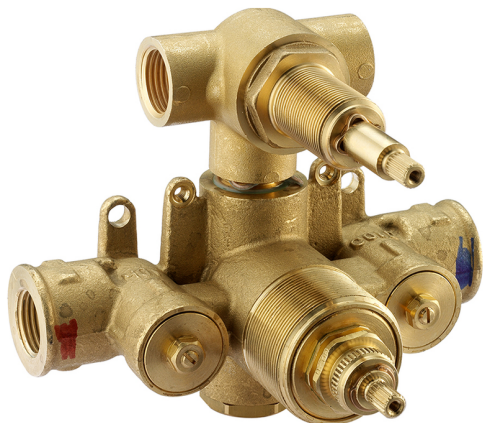

## Exposed part for con.thermo.shower valve, 2-outlet THERMO\_HC018100

MODEL **HC018100**

Exposed part for 2-outlet thermostatic mixer, with 2-outlet diverter, without concealed part, for item ZB018100

### CHARACTERISTICS

Installation **Concealed**  
 Required concealed parts **ZB018100**

### Thermostatic

The Huber thermostatic is your personal water manager, helping you to handle, control and save water and energy.

## 2-outlet Concealed thermostatic shower valve CONCEALED\_ZB018100

MODEL **ZB018100**

2-outlet Concealed thermostatic mixer, with 1/2" devia-stop, without trim kit

AVAILABLE FINISHINGS

**04** 04 Without finishing