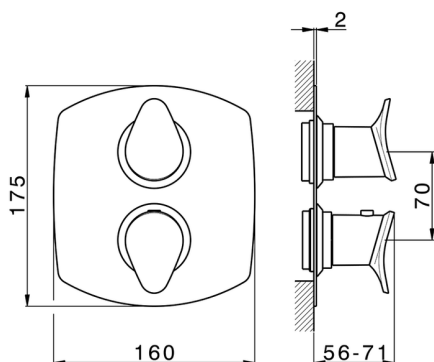

## Exposed part for con.thermo.shower valve, 2-outlet THERMO\_HC018100

MODEL **HC018100**

Exposed part for 2-outlet thermostatic mixer, with 2-outlet diverter, without concealed part, for item ZB018100

CHARACTERISTICS

Installation **Concealed**

Cartridge Spare Parts **24.04A.PP**

**8x20 Plus P Thermostatic Valve**

Concealed **1**

Piastra/Plate/Plaque/Platte/Placa

2-3mm: XX 25-40 YY 76-91

10 mm: XX 16-31 YY 65-80