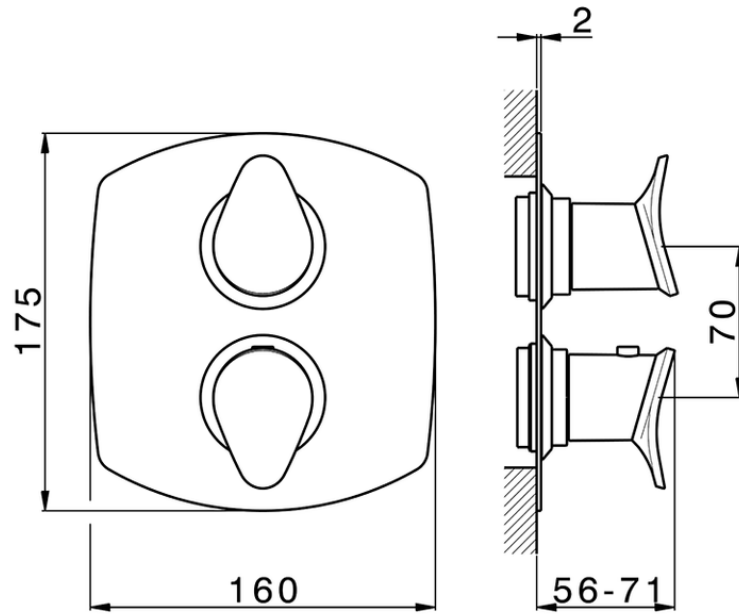

Exposed part for con.thermo.shower valve, 2-outlet THERMO_HC018100

HC018100

<https://en.huberitalia.com/exposed-part-for-con-thermo-shower-valve-2-outlet-thermo-hc018100>

Piastra/Plate/Plaque/Platte/Placa

2-3mm: XX 25-40 YY 76-91

10 mm: XX 16-31 YY 65-80

ZB018100

<https://en.huberitalia.com/2-outlet-concealed-thermostatic-shower-valve-concealed-zb018100>

2024-10-22