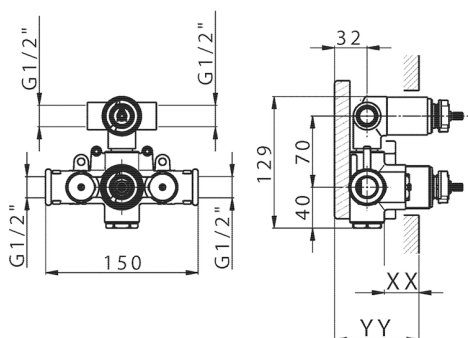

## 2-outlet Concealed thermostatic shower valve CONCEALED\_ZB018100

MODEL **ZB018100**

2-outlet Concealed thermostatic mixer, with 1/2" devia-stop, without trim kit

AVAILABLE FINISHINGS

CHARACTERISTICS

Installation	<b>Concealed</b>
Cartridge Spare Parts	<b>24.04A.PP</b>
<b>8x20 Plus P Thermostatic Valve</b>	
Concealed	<b>1</b>

Piastra/Plate/Plaque/Platte/Placa

2-3mm: XX 25-40 YY 76-91

10 mm: XX 16-31 YY 65-80