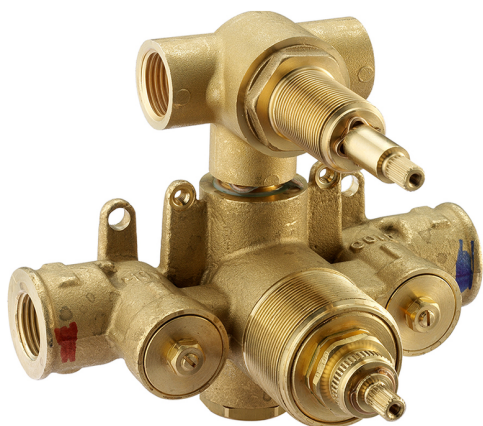

## Exposed part for con.thermo.shower valve, 2-outlet THERMO\_HC018100

MODEL **HC018100**

Exposed part for 2-outlet thermostatic mixer, with 2-outlet diverter, without concealed part, for item ZB018100

### CHARACTERISTICS

Installation **Concealed**  
 Required concealed parts **ZB018100**

### Thermostatic

The Huber thermostatic is your personal water manager, helping you to handle, control and save water and energy.

## 2-outlet Concealed thermostatic shower valve CONCEALED\_ZB018100

MODEL **ZB018100**

2-outlet Concealed thermostatic mixer, with 1/2" devia-stop, without trim kit

AVAILABLE FINISHINGS

CHARACTERISTICS

Installation	<b>Concealed</b>
Cartridge Spare Parts	<b>24.04A.PP</b>
<b>8x20 Plus P Thermostatic Valve</b>	
Concealed	<b>1</b>