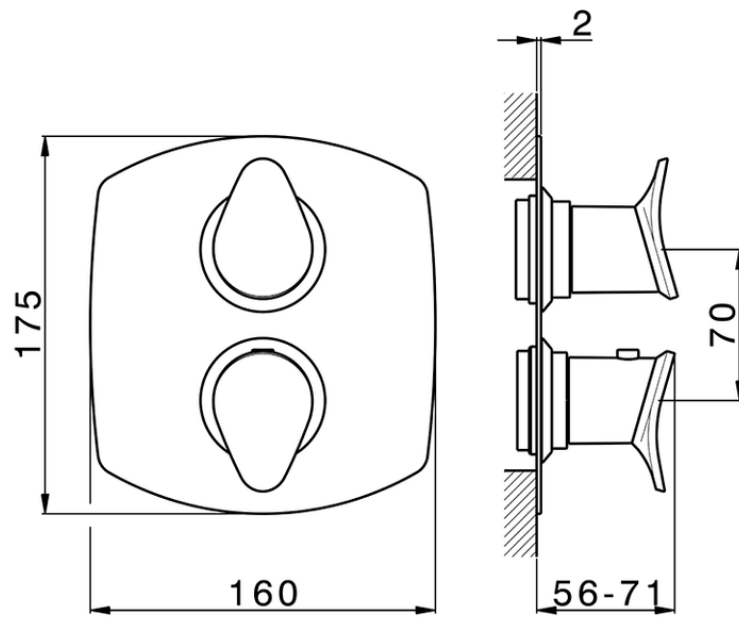

## Exposed part for con.thermo.shower valve, 2-outlet THERMO\_HC018100

HC018100

<https://en.huberitalia.com/exposed-part-for-con-thermo-shower-valve-2-outlet-thermo-hc018100>

## Piastra/Plate/Plaque/Platte/Placa

2-3mm: XX 25-40 YY 76-91

10 mm: XX 16-31 YY 65-80

ZB018100

<https://en.huberitalia.com/2-outlet-concealed-thermostatic-shower-valve-concealed-zb018100>

2024-10-22