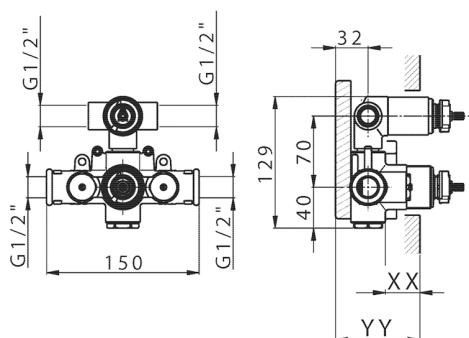

## 2-outlet Concealed thermostatic shower valve CONCEALED\_ZB018100

MODEL **ZB018100**

2-outlet Concealed thermostatic mixer, with 1/2" devia-stop, without trim kit

AVAILABLE FINISHINGS

CHARACTERISTICS

Installation	<b>Concealed</b>
Cartridge Spare Parts	<b>24.04A.PP</b>
<b>8x20 Plus P Thermostatic Valve</b>	
Concealed	<b>1</b>

Piastra/Plate/Plaque/Platte/Placa

2-3mm: XX 25-40 YY 76-91

10 mm: XX 16-31 YY 65-80