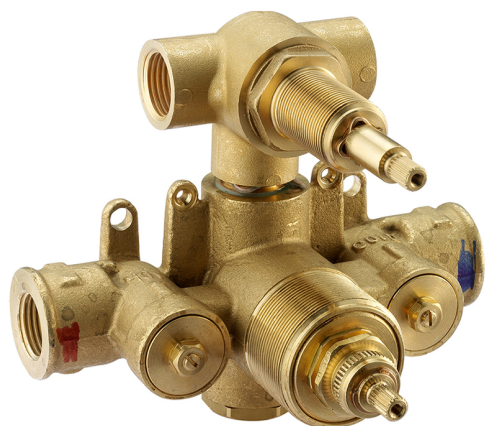

## Exposed part for con.thermo.shower valve, 2-outlet THERMO\_HC018100

MODEL **HC018100**

Exposed part for 2-outlet thermostatic mixer, with 2-outlet diverter, without concealed part, for item ZB018100

### CHARACTERISTICS

Installation **Concealed**  
 Required concealed parts **ZB018100**

### Thermostatic

The Huber thermostatic is your personal water manager, helping you to handle, control and save water and energy.

## 2-outlet Concealed thermostatic shower valve CONCEALED\_ZB018100

MODEL **ZB018100**

2-outlet Concealed thermostatic mixer, with 1/2" devia-stop, without trim kit

AVAILABLE FINISHINGS

CHARACTERISTICS

Installation	<b>Concealed</b>
Cartridge Spare Parts	<b>24.04A.PP</b>
<b>8x20 Plus P Thermostatic Valve</b>	
Concealed	<b>1</b>