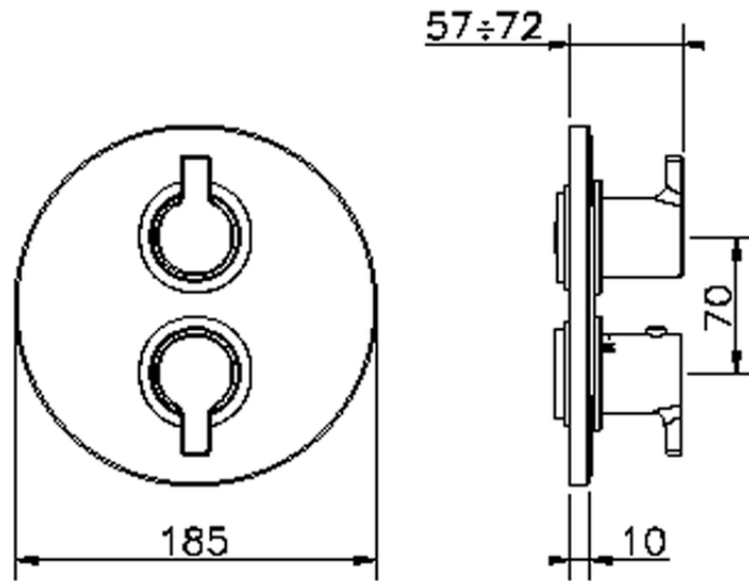

Exposed part for 1-outlet con.thermo.shower valve THERMO_H2007300

H2007300

<https://en.huberitalia.com/exposed-part-for-1-outlet-con-thermo-shower-valve-thermo-h2007300>

Piastra/Plate/Plaque/Platte/Placa

2-3mm: XX 25-40 YY 76-91

10 mm: XX 16-31 YY 65-80

ZB007361

<https://en.huberitalia.com/1-outlet-concealed-thermostatic-shower-valve-concealed-zb007361>

Piastra/Plate/Plaque/Platte/Placa

2-3mm: XX 25-40 YY 76-91

10 mm: XX 16-31 YY 65-80

ZB007301

<https://en.huberitalia.com/1-outlet-concealed-thermostatic-shower-valve-concealed-zb007301>

2026-04-05