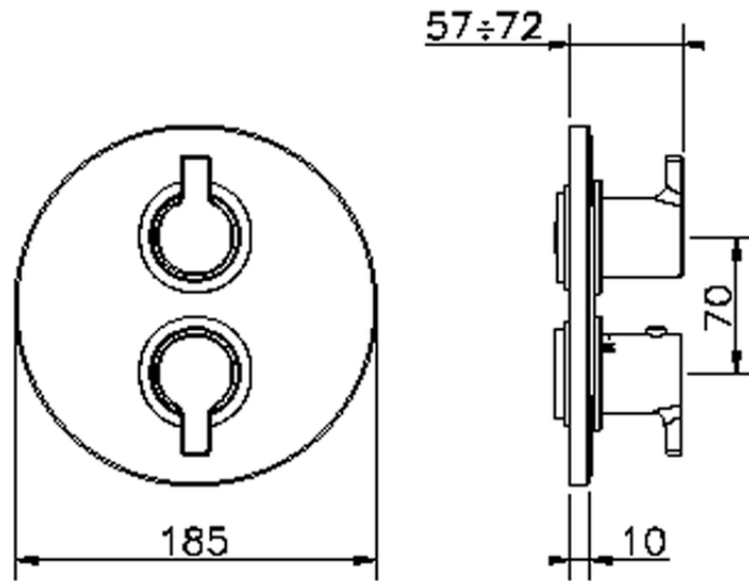

Exposed part for 1-outlet con.thermo.shower valve THERMO_H2007300

H2007300

<https://en.huberitalia.com/exposed-part-for-1-outlet-con-thermo-shower-valve-thermo-h2007300>

Piastra/Plate/Plaque/Platte/Placa

2-3mm: XX 25-40 YY 76-91

10 mm: XX 16-31 YY 65-80

ZB007361

<https://en.huberitalia.com/1-outlet-concealed-thermostatic-shower-valve-concealed-zb007361>

Piastra/Plate/Plaque/Platte/Placa

2-3mm: XX 25-40 YY 76-91

10 mm: XX 16-31 YY 65-80

ZB007301

<https://en.huberitalia.com/1-outlet-concealed-thermostatic-shower-valve-concealed-zb007301>

2026-06-10