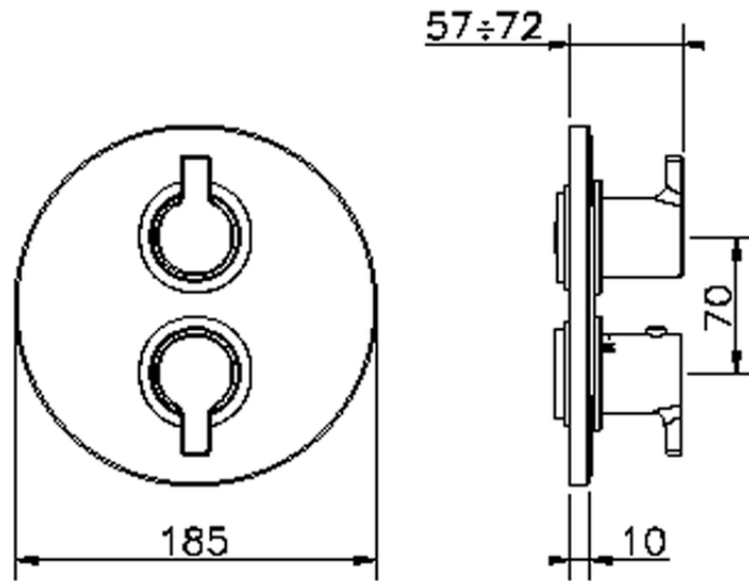

Exposed part for 1-outlet con.thermo.shower valve THERMO_H2007300

H2007300

<https://en.huberitalia.com/exposed-part-for-1-outlet-con-thermo-shower-valve-thermo-h2007300>

Piastra/Plate/Plaque/Platte/Placa

2-3mm: XX 25-40 YY 76-91

10 mm: XX 16-31 YY 65-80

ZB007361

<https://en.huberitalia.com/1-outlet-concealed-thermostatic-shower-valve-concealed-zb007361>

Piastra/Plate/Plaque/Platte/Placa

2-3mm: XX 25-40 YY 76-91

10 mm: XX 16-31 YY 65-80

ZB007301

<https://en.huberitalia.com/1-outlet-concealed-thermostatic-shower-valve-concealed-zb007301>

2026-05-02