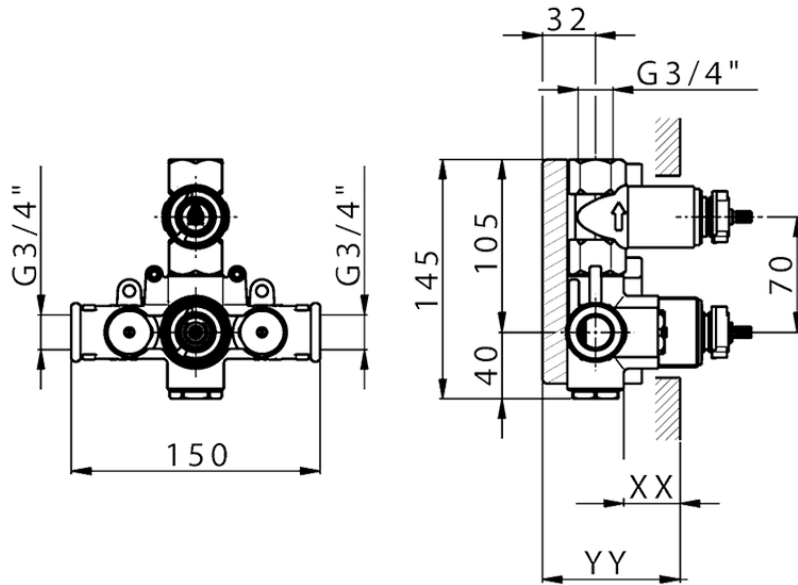

Exposed part for 1-outlet con.thermo.shower valve THERMO_H2007300

H2007300

<https://en.huberitalia.com/exposed-part-for-1-outlet-con-thermo-shower-valve-thermo-h2007300>

Piastra/Plate/Plaque/Platte/Placa

2-3mm: XX 25-40 YY 76-91

10 mm: XX 16-31 YY 65-80

ZB007361

<https://en.huberitalia.com/1-outlet-concealed-thermostatic-shower-valve-concealed-zb007361>

Piastra/Plate/Plaque/Platte/Placa

2-3mm: XX 25-40 YY 76-91

10 mm: XX 16-31 YY 65-80

ZB007301

<https://en.huberitalia.com/1-outlet-concealed-thermostatic-shower-valve-concealed-zb007301>

2026-05-02