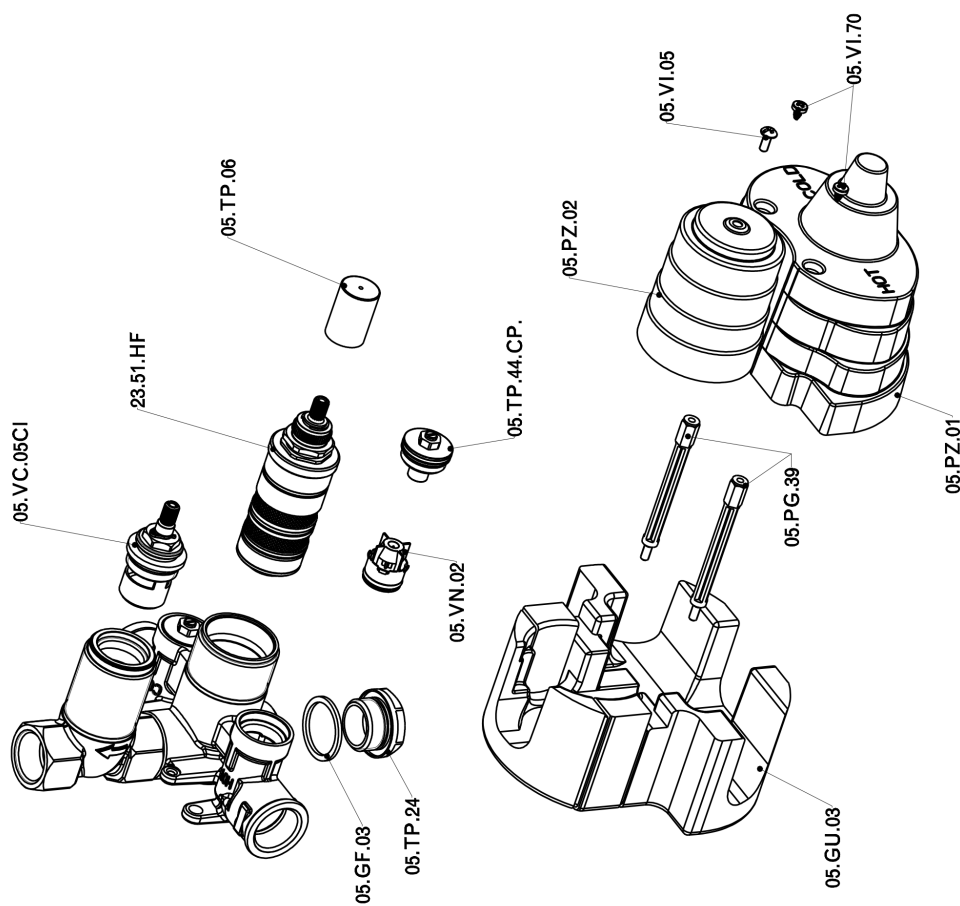

Exposed part for 1-outlet con.thermo.shower valve THERMO_H2007300

H2007300

<https://en.huberitalia.com/exposed-part-for-1-outlet-con-thermo-shower-valve-thermo-h2007300>

1-outlet Concealed thermostatic shower valve CONCEALED_ZB007361

ZB007361

<https://en.huberitalia.com/1-outlet-concealed-thermostatic-shower-valve-concealed-zb007361>

1-outlet Concealed thermostatic shower valve CONCEALED_ZB007301

ZB007301

<https://en.huberitalia.com/1-outlet-concealed-thermostatic-shower-valve-concealed-zb007301>