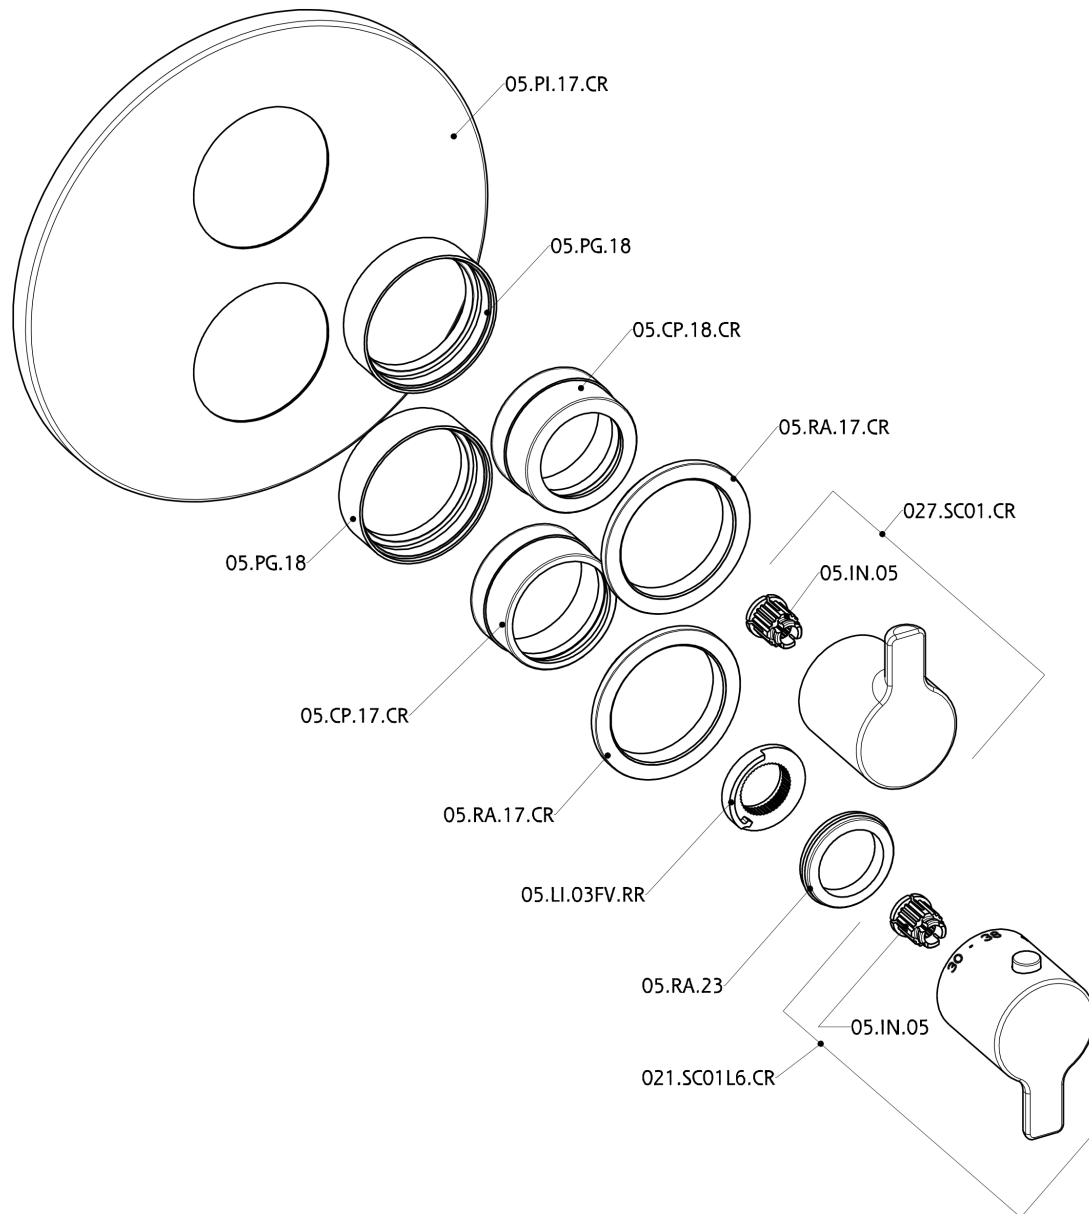

Exposed part for 1-outlet con.thermo.shower valve THERMO_H2007300

H2007300

<https://en.huberitalia.com/exposed-part-for-1-outlet-con-thermo-shower-valve-thermo-h2007300>

1-outlet Concealed thermostatic shower valve CONCEALED_ZB007361

ZB007361

<https://en.huberitalia.com/1-outlet-concealed-thermostatic-shower-valve-concealed-zb007361>

1-outlet Concealed thermostatic shower valve CONCEALED_ZB007301

ZB007301

<https://en.huberitalia.com/1-outlet-concealed-thermostatic-shower-valve-concealed-zb007301>