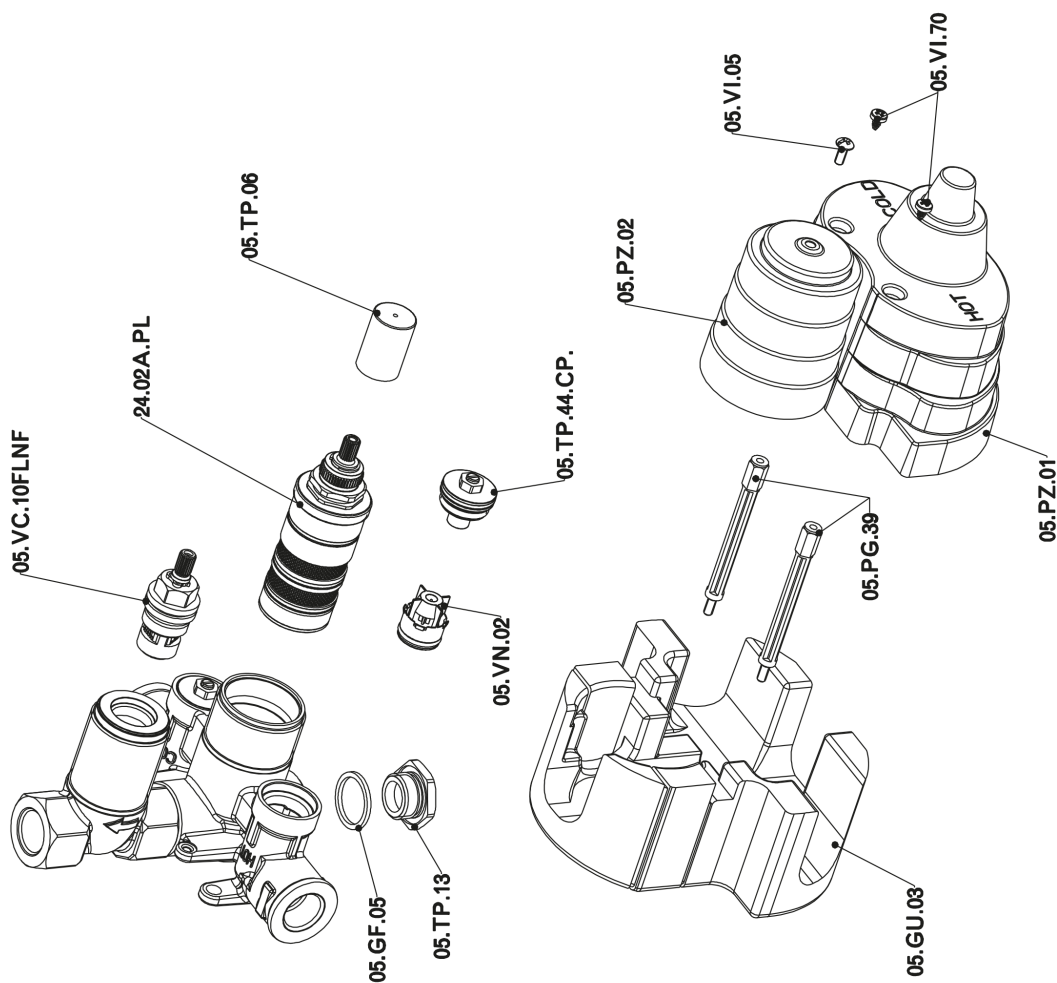

Exposed part for 1-outlet con.thermo.shower valve THERMO_H2007300

H2007300

<https://en.huberitalia.com/exposed-part-for-1-outlet-con-thermo-shower-valve-thermo-h2007300>

1-outlet Concealed thermostatic shower valve CONCEALED_ZB007361

ZB007361

<https://en.huberitalia.com/1-outlet-concealed-thermostatic-shower-valve-concealed-zb007361>

1-outlet Concealed thermostatic shower valve CONCEALED_ZB007301

ZB007301

<https://en.huberitalia.com/1-outlet-concealed-thermostatic-shower-valve-concealed-zb007301>