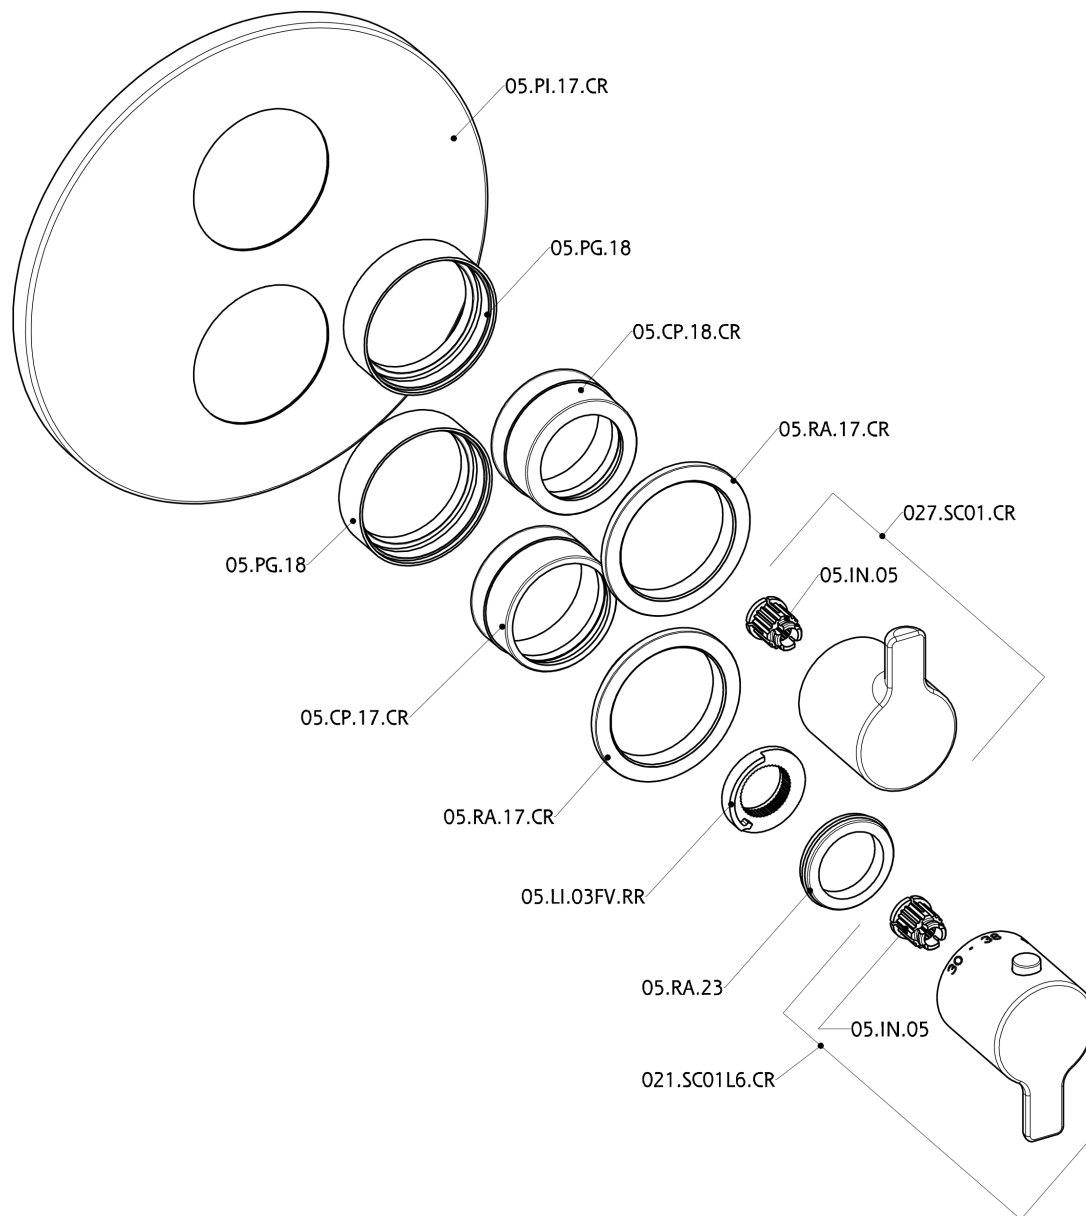

Exposed part for 1-outlet con.thermo.shower valve THERMO_H2007300

H2007300

<https://en.huberitalia.com/exposed-part-for-1-outlet-con-thermo-shower-valve-thermo-h2007300>

1-outlet Concealed thermostatic shower valve CONCEALED_ZB007361

ZB007361

<https://en.huberitalia.com/1-outlet-concealed-thermostatic-shower-valve-concealed-zb007361>

1-outlet Concealed thermostatic shower valve CONCEALED_ZB007301

ZB007301

<https://en.huberitalia.com/1-outlet-concealed-thermostatic-shower-valve-concealed-zb007301>