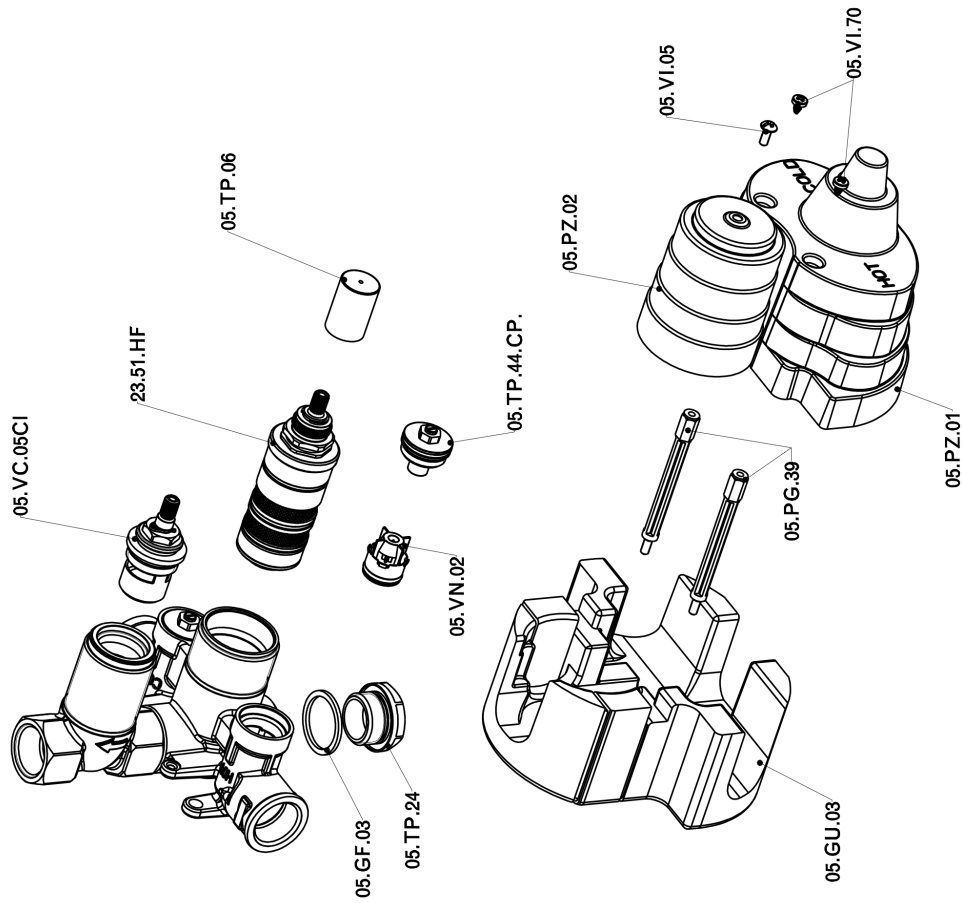

Exposed part for 1-outlet con.thermo.shower valve THERMO_H2007300

H2007300

<https://en.huberitalia.com/exposed-part-for-1-outlet-con-thermo-shower-valve-thermo-h2007300>

1-outlet Concealed thermostatic shower valve CONCEALED_ZB007361

ZB007361

<https://en.huberitalia.com/1-outlet-concealed-thermostatic-shower-valve-concealed-zb007361>

1-outlet Concealed thermostatic shower valve CONCEALED_ZB007301

ZB007301

<https://en.huberitalia.com/1-outlet-concealed-thermostatic-shower-valve-concealed-zb007301>