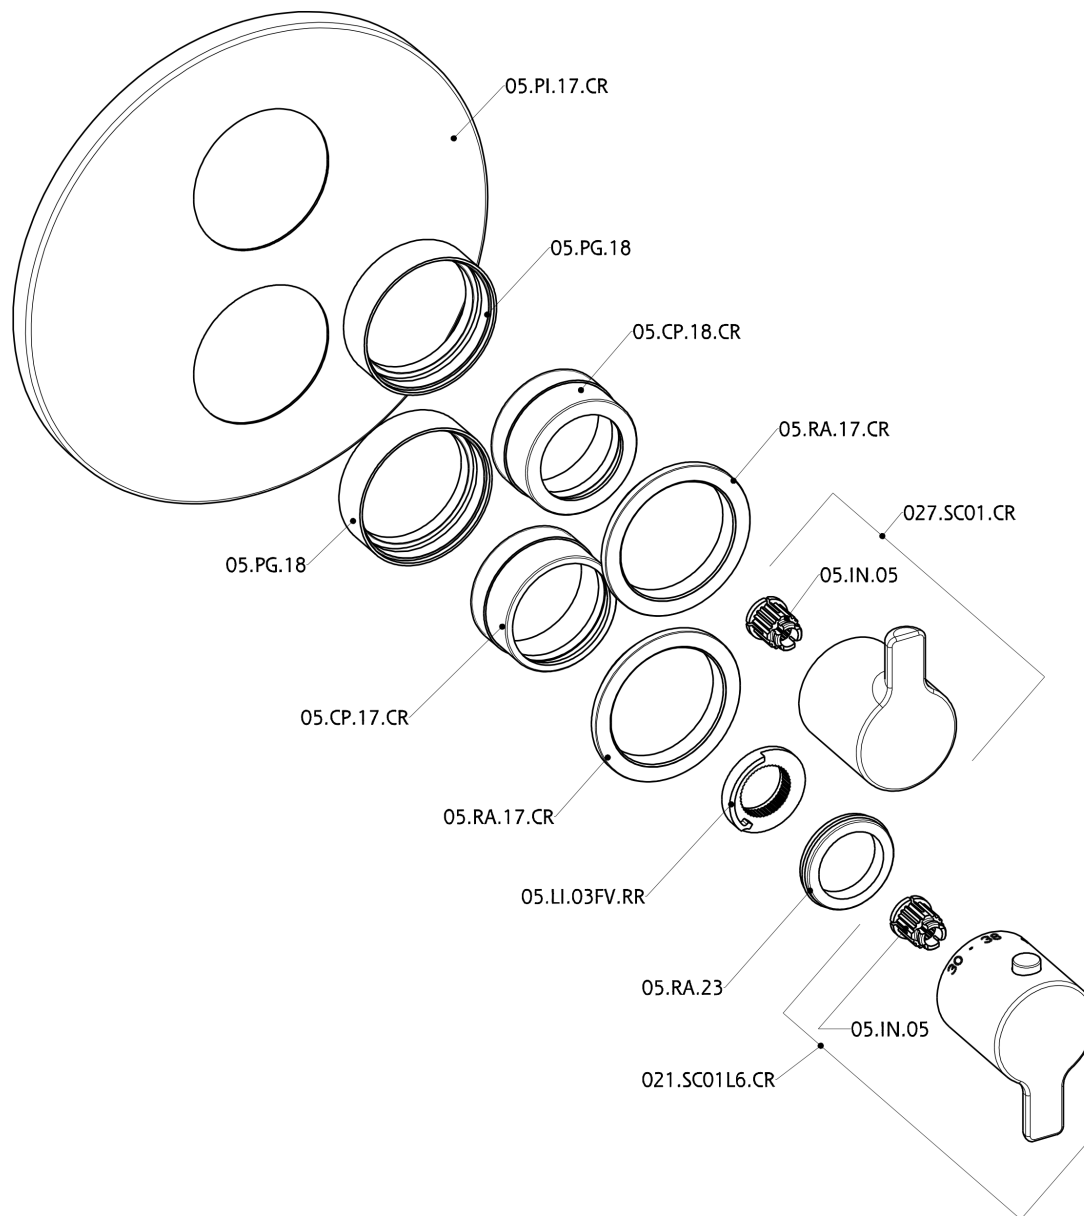

## Exposed part for 1-outlet con.thermo.shower valve THERMO\_H2007300

MODEL **H2007300**

Exposed part for 1-outlet thermostatic mixer, with stop valve, without concealed part, for items ZB007301-ZB007361

## Exposed part for 1-outlet con.thermo.shower valve THERMO\_H2007300

H2007300

<https://en.huberitalia.com/exposed-part-for-1-outlet-con-thermo-shower-valve-thermo-h2007300>

## 1-outlet Concealed thermostatic shower valve CONCEALED\_ZB007361

MODEL **ZB007361**

1-outlet Concealed thermostatic shower valve, stopvalve with 3/4" outlet, without trim kit

AVAILABLE FINISHINGS

**04** 04 Without finishing

Cartridge Spare Parts **24.04A.PP**

**8x20 Plus P Thermostatic Valve**

Concealed **1**

Piastra/Plate/Plaque/Platte/Placa

2-3mm: XX 25-40 YY 76-91

10 mm: XX 16-31 YY 65-80