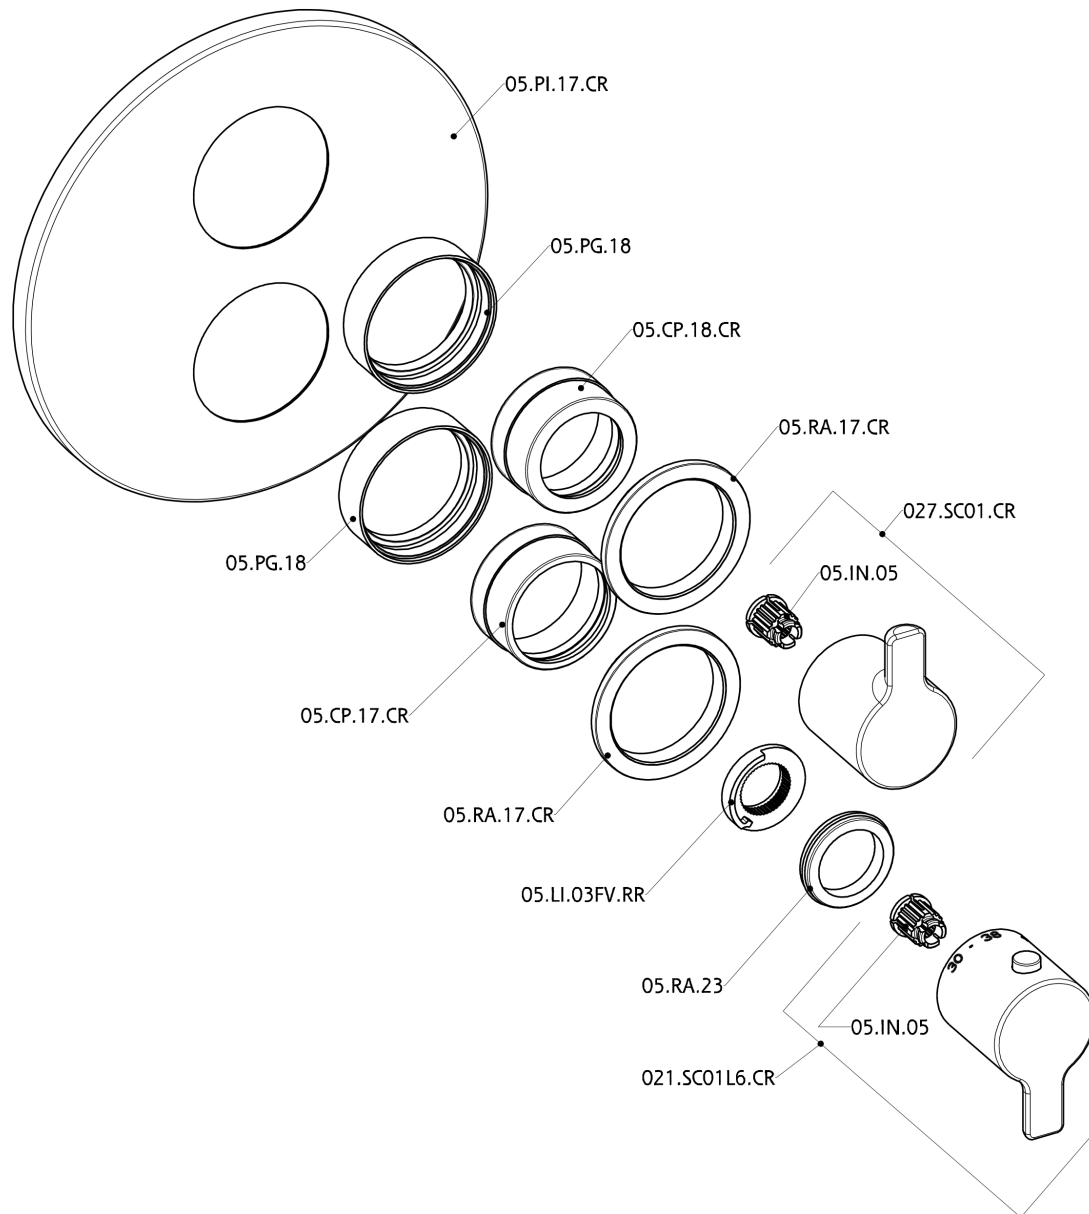

Exposed part for 1-outlet con.thermo.shower valve THERMO_H2007300

MODEL **H2007300**

Exposed part for 1-outlet thermostatic mixer, with stop valve, without concealed part, for items ZB007301-ZB007361

AVAILABLE FINISHINGS

CHARACTERISTICS

Installation **Concealed**

Required concealed parts **ZB007361**

ZB007301

Thermostatic

The Huber thermostatic is your personal water manager, helping you to handle, control and save water and energy.

Exposed part for 1-outlet con.thermo.shower valve THERMO_H2007300

H2007300

<https://en.huberitalia.com/exposed-part-for-1-outlet-con-thermo-shower-valve-thermo-h2007300>

1-outlet Concealed thermostatic shower valve CONCEALED_ZB007361

MODEL **ZB007361**

1-outlet Concealed thermostatic shower valve, stopvalve with 3/4" outlet, without trim kit

AVAILABLE FINISHINGS

04 04 Without finishing

CHARACTERISTICS

Installation	Concealed
Cartridge Spare Parts	23.51A.HF
HF Thermostatic Valve	
Concealed	1