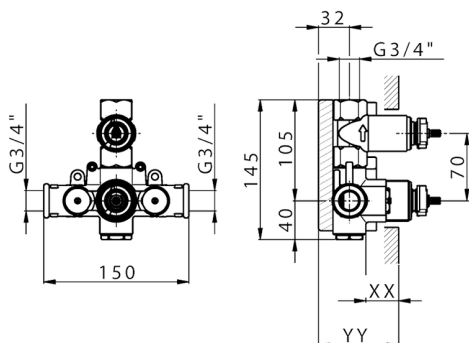

MODEL **ZB007361**

1-outlet Concealed thermostatic shower valve, stopvalve with 3/4" outlet, without trim kit

AVAILABLE FINISHINGS

04 04 Without finishing

CHARACTERISTICS

Installation	Concealed
Cartridge Spare Parts	23.51A.HF
HF Thermostatic Valve	
Concealed	1

Piastra/Plate/Plaque/Platte/Placa

2-3mm: XX 25-40 YY 76-91

10 mm: XX 16-31 YY 65-80

Thermostatic

The Huber thermostatic is your personal water manager, helping you to handle, control and save water and energy.

1-outlet Concealed thermostatic shower valve CONCEALED_ZB007301

MODEL **ZB007301**

1-outlet Concealed thermostatic shower valve, with stopvalve, without trim kit

AVAILABLE FINISHINGS

CHARACTERISTICS

Installation	Concealed
Cartridge Spare Parts	24.04A.PP
8x20 Plus P Thermostatic Valve	
Concealed	1