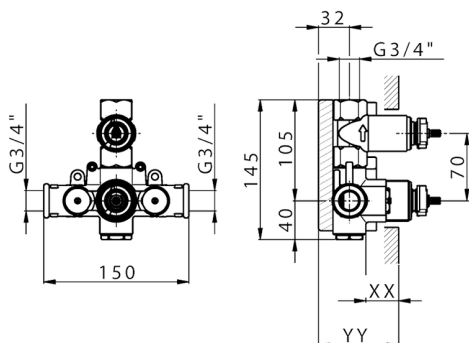

## 1-outlet Concealed thermostatic shower valve CONCEALED\_ZB007361

MODEL **ZB007361**

1-outlet Concealed thermostatic shower valve, stopvalve with 3/4" outlet, without trim kit

AVAILABLE FINISHINGS

**04** 04 Without finishing

CHARACTERISTICS

Installation	<b>Concealed</b>
Cartridge Spare Parts	<b>23.51A.HF</b>
<b>HF Thermostatic Valve</b>	
Concealed	<b>1</b>

Piastra/Plate/Plaque/Platte/Placa

2-3mm: XX 25-40 YY 76-91

10 mm: XX 16-31 YY 65-80