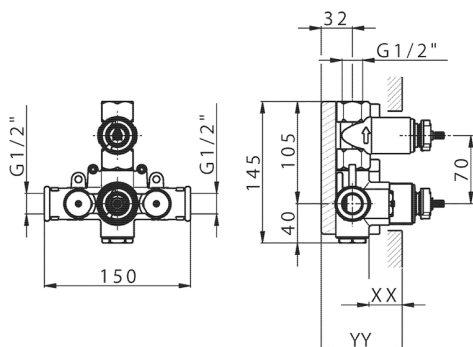

Piastra/Plate/Plaque/Platte/Placa

2-3mm: XX 25-40 YY 76-91

10 mm: XX 16-31 YY 65-80

Thermostatic

The Huber thermostatic is your personal water manager, helping you to handle, control and save water and energy.

1-outlet Concealed thermostatic shower valve CONCEALED_ZB007301

MODEL **ZB007301**

1-outlet Concealed thermostatic shower valve, with stopvalve, without trim kit

AVAILABLE FINISHINGS

CHARACTERISTICS

Installation	Concealed
Cartridge Spare Parts	24.04A.PP
8x20 Plus P Thermostatic Valve	
Concealed	1