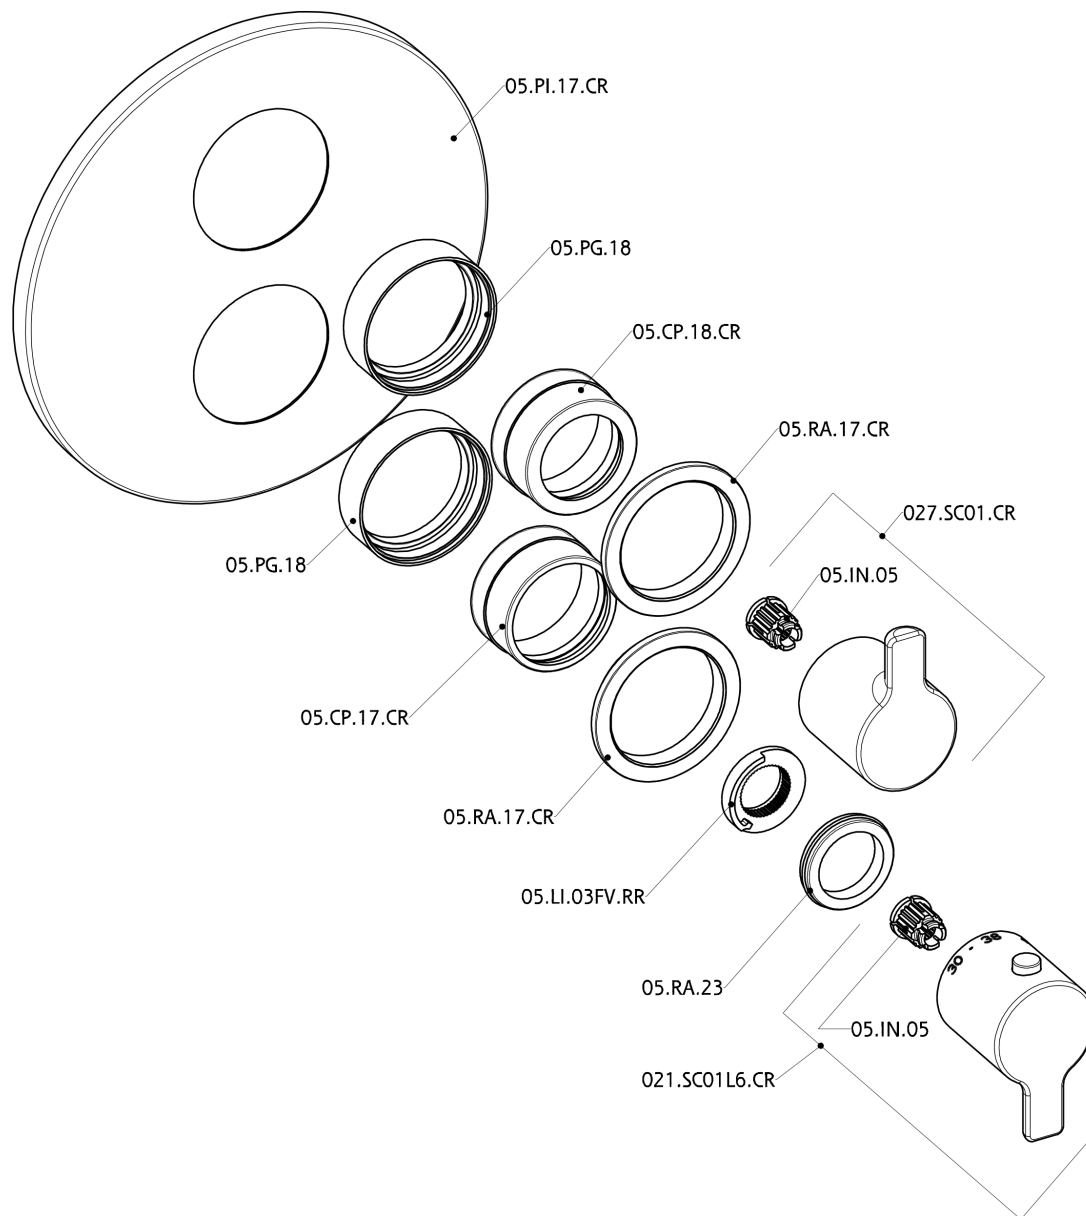

Exposed part for 1-outlet con.thermo.shower valve THERMO_H2007300

MODEL **H2007300**

Exposed part for 1-outlet thermostatic mixer, with stop valve, without concealed part, for items ZB007301-ZB007361

AVAILABLE FINISHINGS

CHARACTERISTICS

Installation **Concealed**

Required concealed parts **ZB007361**

ZB007301

Thermostatic

The Huber thermostatic is your personal water manager, helping you to handle, control and save water and energy.

Exposed part for 1-outlet con.thermo.shower valve THERMO_H2007300

H2007300

<https://en.huberitalia.com/exposed-part-for-1-outlet-con-thermo-shower-valve-thermo-h2007300>

1-outlet Concealed thermostatic shower valve CONCEALED_ZB007361

MODEL **ZB007361**

1-outlet Concealed thermostatic shower valve, stopvalve with 3/4" outlet, without trim kit

AVAILABLE FINISHINGS

04 04 Without finishing

CHARACTERISTICS

Installation	Concealed
Cartridge Spare Parts	23.51A.HF
HF Thermostatic Valve	
Concealed	1