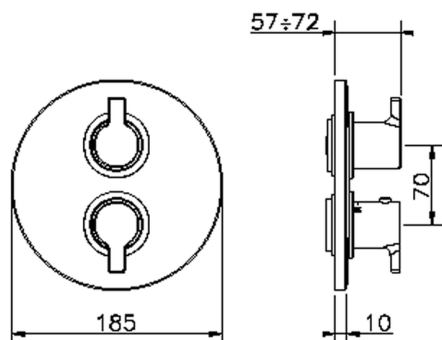

Thermostatic

The Huber thermostatic is your personal water manager, helping you to handle, control and save water and energy.