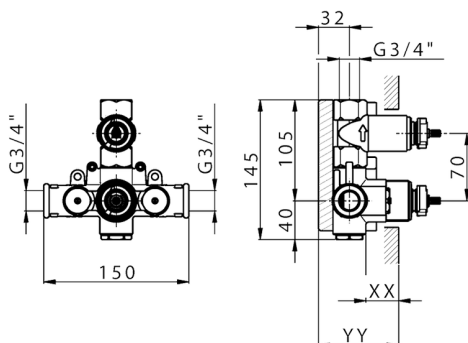

MODEL **ZB007361**

1-outlet Concealed thermostatic shower valve, stopvalve with 3/4" outlet, without trim kit

AVAILABLE FINISHINGS

04 04 Without finishing

CHARACTERISTICS

Installation	Concealed
Cartridge Spare Parts	23.51A.HF
HF Thermostatic Valve	
Concealed	1

Piastra/Plate/Plaque/Platte/Placa

2-3mm: XX 25-40 YY 76-91

10 mm: XX 16-31 YY 65-80

Thermostatic

The Huber thermostatic is your personal water manager, helping you to handle, control and save water and energy.

1-outlet Concealed thermostatic shower valve CONCEALED_ZB007301

MODEL **ZB007301**

1-outlet Concealed thermostatic shower valve, with stopvalve, without trim kit

AVAILABLE FINISHINGS

CHARACTERISTICS

Installation	Concealed
Cartridge Spare Parts	24.04A.PP
8x20 Plus P Thermostatic Valve	
Concealed	1