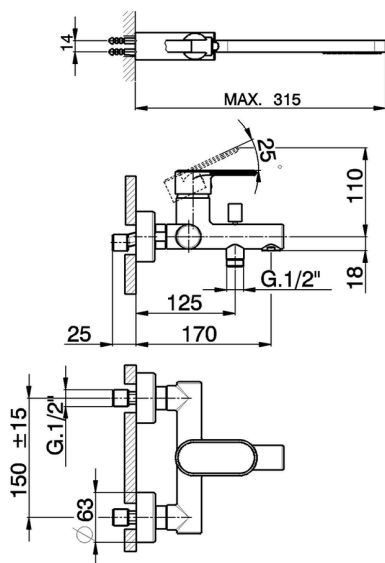

## Single lever bath mixer, with shower set LEVITY\_LY000120

MODEL **LY000120**

Single lever bath mixer, with shower set, wall mounted adjustable handshower bracket, minimalistic one spray flat handshower ABS, 150 cm SUPREME smooth flexible hose

### CHARACTERISTICS

Cartridge Spare Parts **ZZ95435000**  
**35 mm Cartridge**

### EcoStop

EcoStop feature limits water flow to approximately 50% of maximum output with one point of resistance on setting. Push slightly past the middle stop only when full water output is required. This will save water up to 50%.