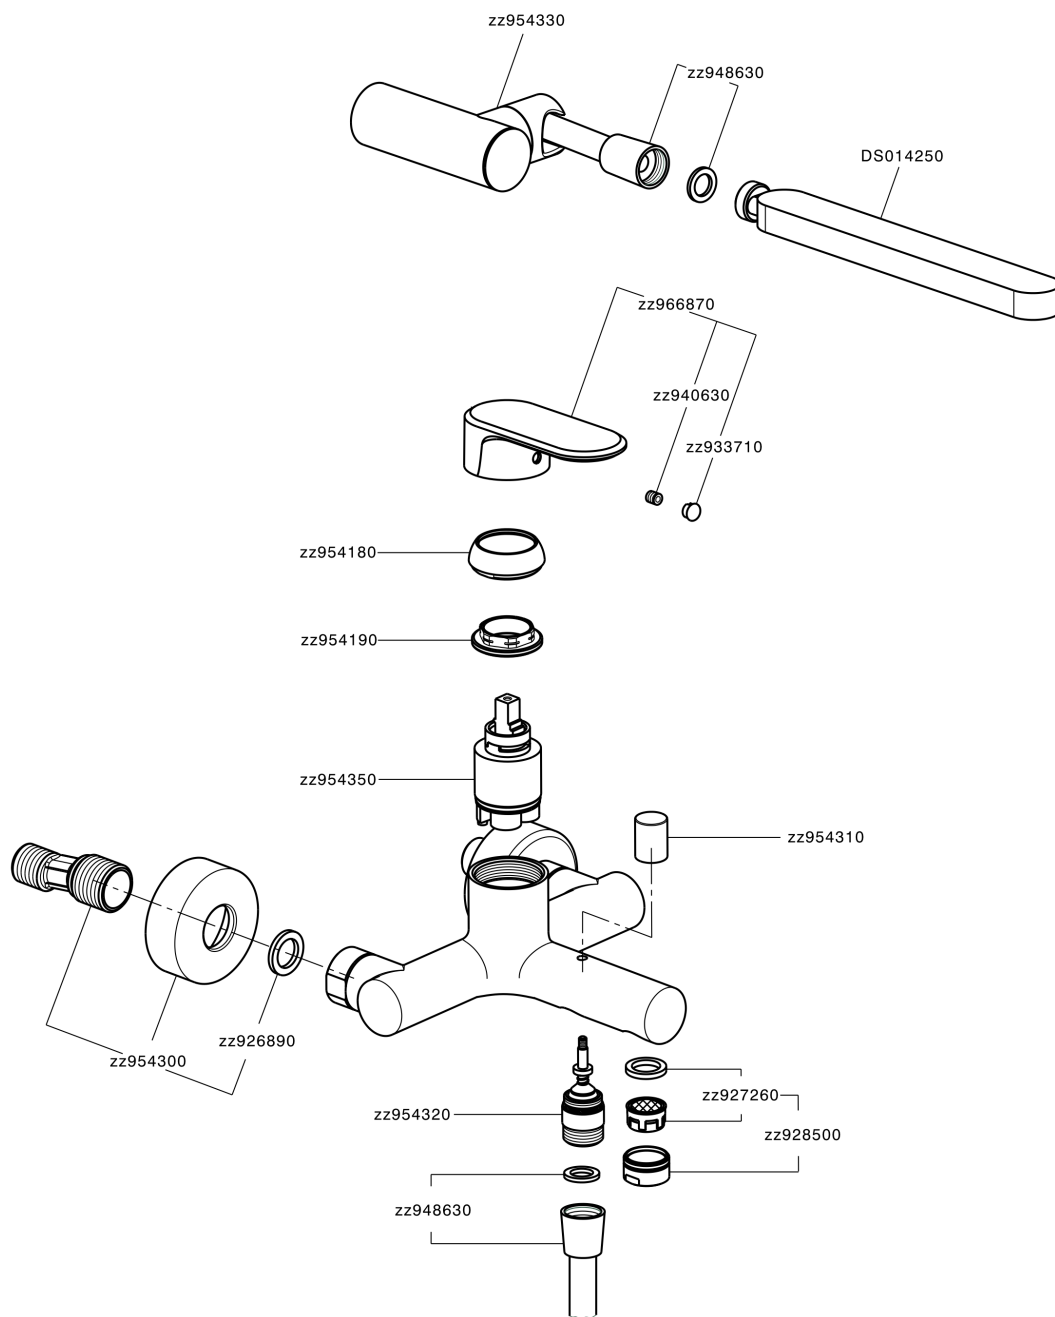

Single lever bath mixer, with shower set LEVITY_LY000120

LY000120

<https://en.huberitalia.com/single-lever-bath-mixer-with-shower-set-levity-ly000120>

2024-11-15