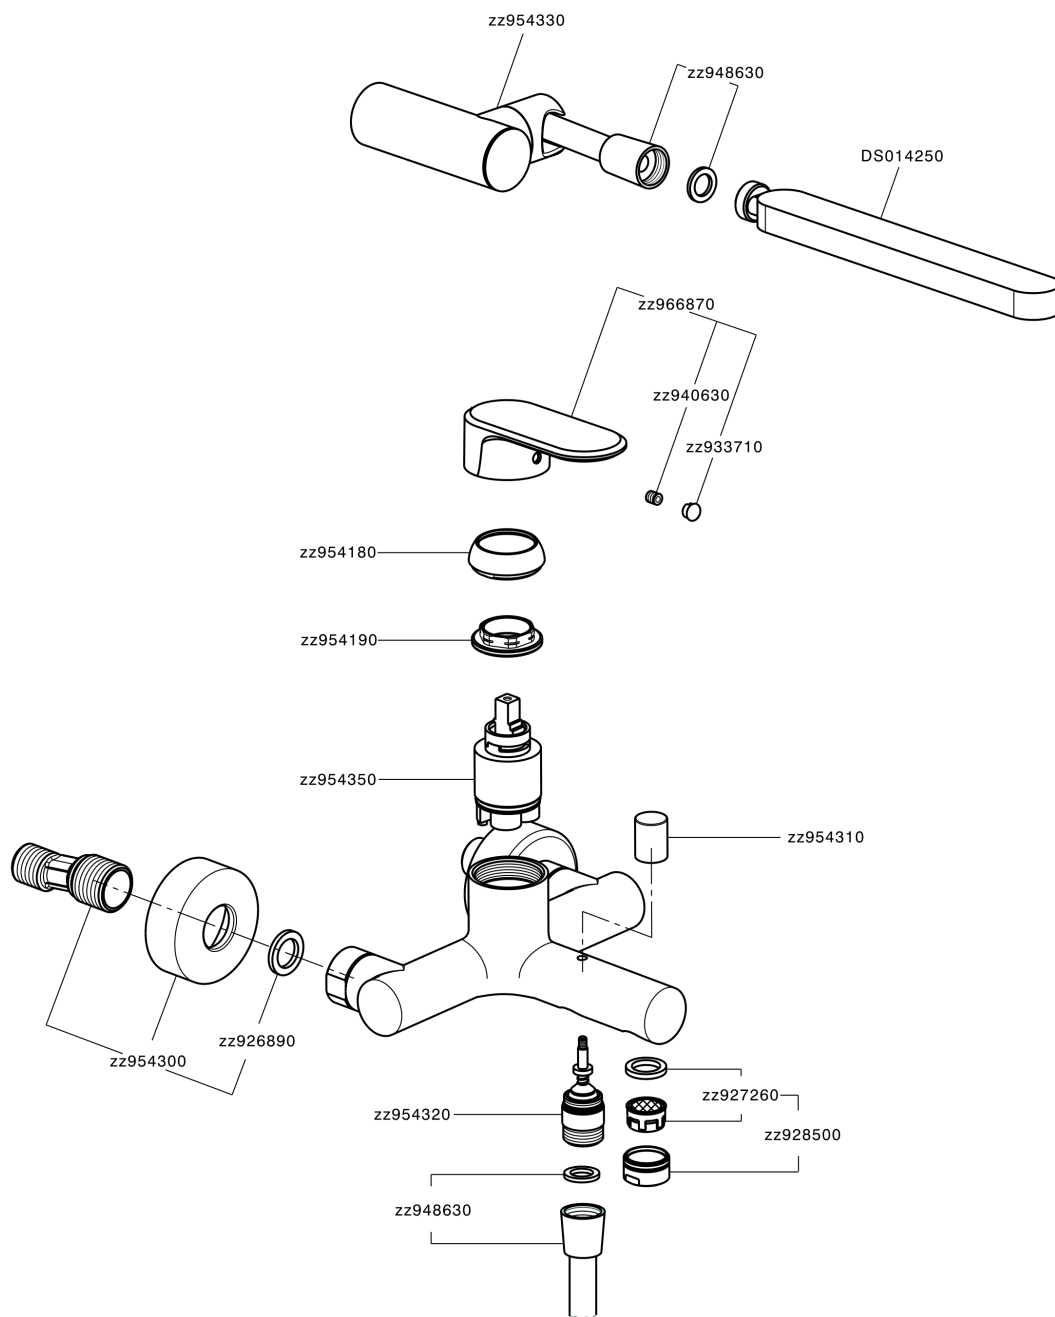

Single lever bath mixer, with shower set LEVITY_LY000120

MODEL **LY000120**

Single lever bath mixer, with shower set, wall mounted adjustable handshower bracket, minimalistic one spray flat handshower ABS, 150 cm SUPREME smooth flexible hose

AVAILABLE FINISHINGS

-  **21** 21 Chrome
-  **2B** 2B Polished Nickel
-  **2F** 2F Brushed Nickel
-  **40** 40 Matt Black
-  **4Q** 4Q Matt White

CHARACTERISTICS

Cartridge Spare Parts **ZZ95435000**
35 mm Cartridge

EcoStop

EcoStop feature limits water flow to approximately 50% of maximum output with one point of resistance on setting. Push slightly past the middle stop only when full water output is required. This will save water up to 50%.

Single lever bath mixer, with shower set LEVITY_LY000120

LY000120

<https://en.huberitalia.com/single-lever-bath-mixer-with-shower-set-levity-ly000120>

2024-11-15