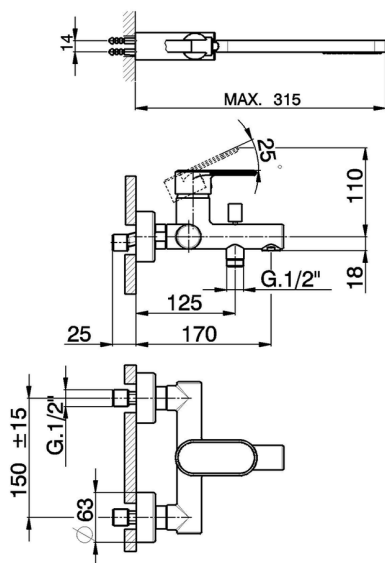

Single lever bath mixer, with shower set LEVITY_LY000120

MODEL **LY000120**

Single lever bath mixer, with shower set, wall mounted adjustable handshower bracket, minimalistic one spray flat handshower ABS, 150 cm SUPREME smooth flexible hose

AVAILABLE FINISHINGS

-  **21** 21 Chrome
-  **2B** 2B Polished Nickel
-  **2F** 2F Brushed Nickel
-  **40** 40 Matt Black
-  **4Q** 4Q Matt White

CHARACTERISTICS

Cartridge Spare Parts **ZZ95435000**
35 mm Cartridge

EcoStop

EcoStop feature limits water flow to approximately 50% of maximum output with one point of resistance on setting. Push slightly past the middle stop only when full water output is required. This will save water up to 50%.