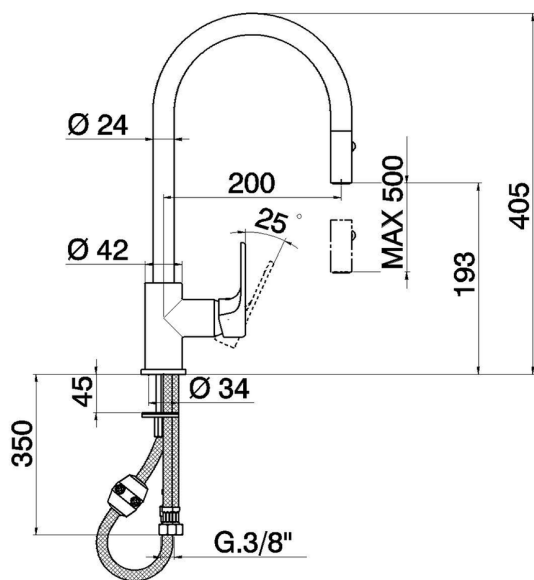

## Single lever sink mixer ES with pull out handspray KITCHEN\_AH000575

MODEL **AH000575**

Single lever sink mixer ES with pull out handspray, swivel spout, 2 sprays handshower, 175 cm nylon flexible hose

### CHARACTERISTICS

Cartridge Spare Parts **ZZ95409000**

**35 mm Cartridge**

### EcoStop

EcoStop feature limits water flow to approximately 50% of maximum output with one point of resistance on setting. Push slightly past the middle stop only when full water output is required. This will save water up to 50%.

### EnergySave

Thanks to the EnergySave device, only cold water will be drawn if the lever is operated in the central position, so that the water heater will not be engaged and no hot water wasted, leading to considerable savings in energy and costs. The temperature can be adjusted by rotating the lever to the left, until the desired temperature is reached.