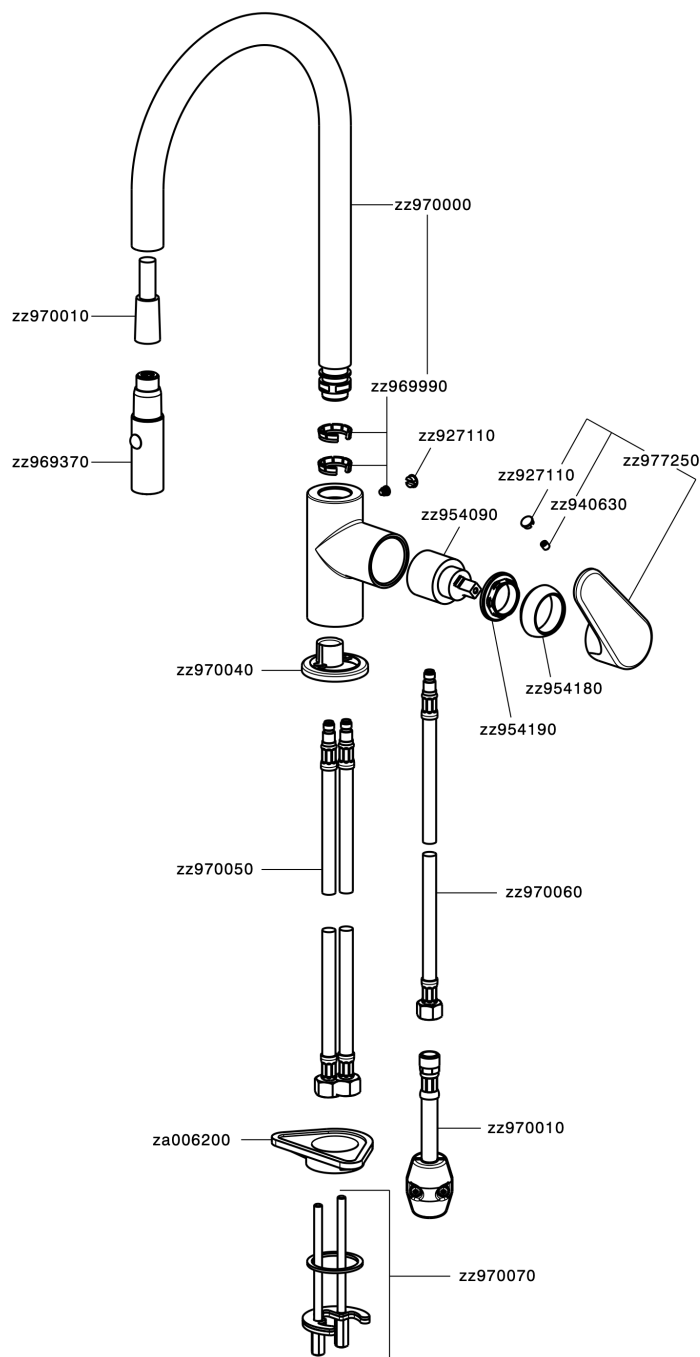

Single lever sink mixer ES with pull out handspray KITCHEN_AH000575

AH000575

<https://en.huberitalia.com/single-lever-sink-mixer-es-with-pull-out-handspray-kitchen-ah000575>

2026-06-26