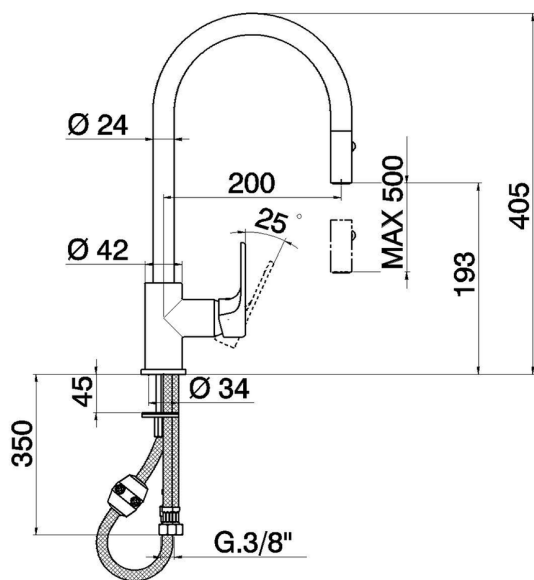

## Single lever sink mixer ES with pull out handspray KITCHEN\_AH000575

MODEL **AH000575**

Single lever sink mixer ES with pull out handspray, swivel spout, 2 sprays handshower, 175 cm nylon flexible hose

### CHARACTERISTICS

Cartridge Spare Parts **ZZ95409000**

**35 mm Cartridge**

#### EcoStop

EcoStop feature limits water flow to approximately 50% of maximum output with one point of resistance on setting. Push slightly past the middle stop only when full water output is required. This will save water up to 50%.