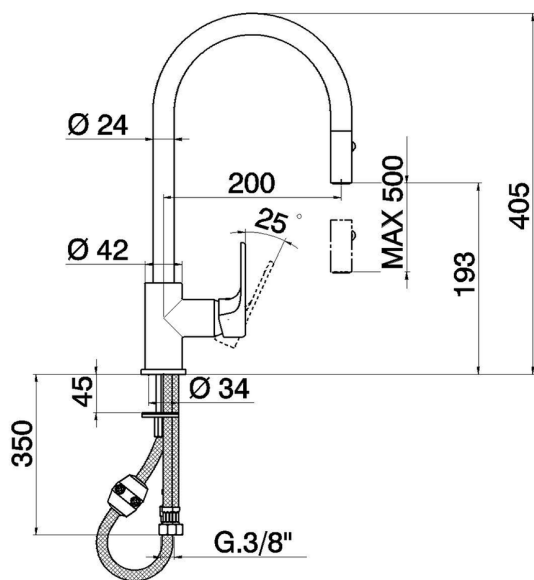

Single lever sink mixer ES with pull out handspray KITCHEN_AH000575

MODEL **AH000575**

Single lever sink mixer ES with pull out handspray, swivel spout, 2 sprays handshower, 175 cm nylon flexible hose

AVAILABLE FINISHINGS

-  **21** 21 Chrome
-  **2F** 2F Brushed Nickel
-  **40** 40 Matt Black

CHARACTERISTICS

Cartridge Spare Parts **ZZ95409000**

35 mm Cartridge

EcoStop

EcoStop feature limits water flow to approximately 50% of maximum output with one point of resistance on setting. Push slightly past the middle stop only when full water output is required. This will save water up to 50%.

EnergySave

Thanks to the EnergySave device, only cold water will be drawn if the lever is operated in the central position, so that the water heater will not be engaged and no hot water wasted, leading to considerable savings in energy and costs. The temperature can be adjusted by rotating the lever to the left, until the desired temperature is reached.

Single lever sink mixer ES with pull out handspray KITCHEN_AH000575

AH000575

<https://en.huberitalia.com/single-lever-sink-mixer-es-with-pull-out-handspray-kitchen-ah000575>

2026-05-02