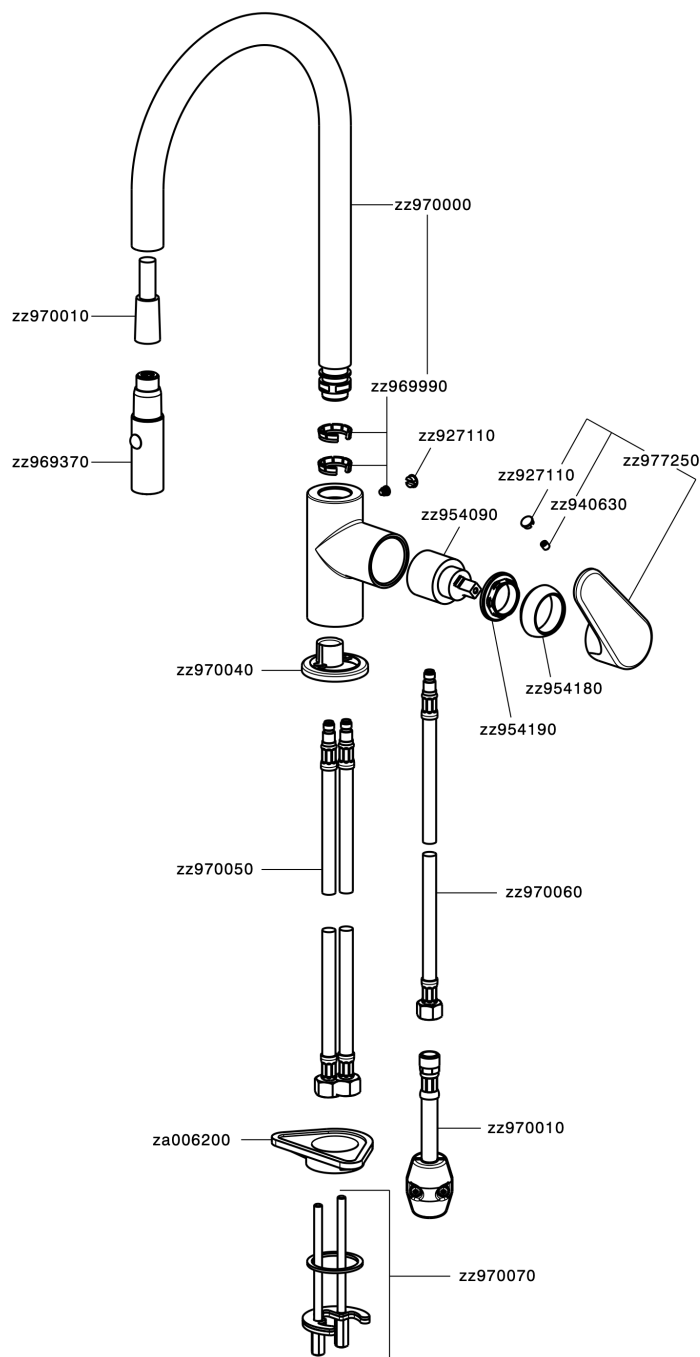

Single lever sink mixer ES with pull out handspray KITCHEN_AH000575

AH000575

<https://en.huberitalia.com/single-lever-sink-mixer-es-with-pull-out-handspray-kitchen-ah000575>

2026-05-26