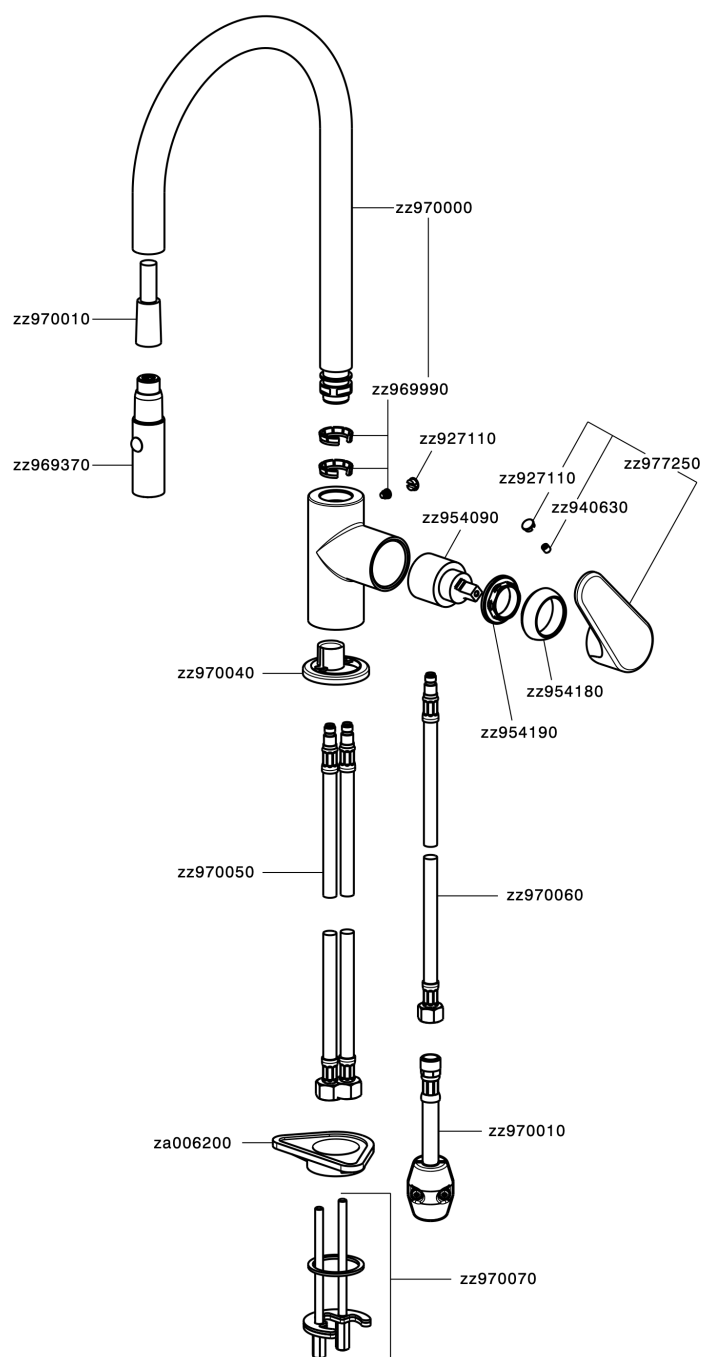

Single lever sink mixer ES with pull out handspray KITCHEN_AH000575

MODEL **AH000575**

Single lever sink mixer ES with pull out handspray, swivel spout, 2 sprays handshower, 175 cm nylon flexible hose

AVAILABLE FINISHINGS

-  **21** 21 Chrome
-  **2F** 2F Brushed Nickel
-  **40** 40 Matt Black

CHARACTERISTICS

Cartridge Spare Parts **ZZ95409000**

35 mm Cartridge

EcoStop

EcoStop feature limits water flow to approximately 50% of maximum output with one point of resistance on setting. Push slightly past the middle stop only when full water output is required. This will save water up to 50%.

EnergySave

Thanks to the EnergySave device, only cold water will be drawn if the lever is operated in the central position, so that the water heater will not be engaged and no hot water wasted, leading to considerable savings in energy and costs. The temperature can be adjusted by rotating the lever to the left, until the desired temperature is reached.

Single lever sink mixer ES with pull out handspray KITCHEN_AH000575

AH000575

<https://en.huberitalia.com/single-lever-sink-mixer-es-with-pull-out-handspray-kitchen-ah000575>

2026-04-06