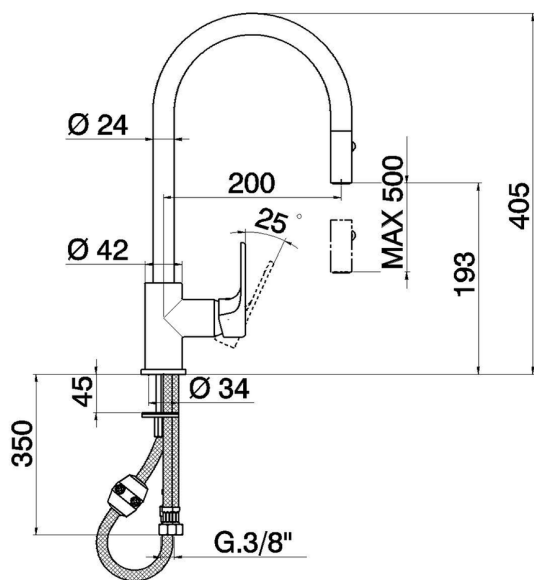

Single lever sink mixer ES with pull out handspray KITCHEN_AH000575

MODEL **AH000575**

Single lever sink mixer ES with pull out handspray, swivel spout, 2 sprays handshower, 175 cm nylon flexible hose

AVAILABLE FINISHINGS

-  **21** 21 Chrome
-  **2F** 2F Brushed Nickel
-  **40** 40 Matt Black

CHARACTERISTICS

Cartridge Spare Parts **ZZ95409000**

35 mm Cartridge

EcoStop

EcoStop feature limits water flow to approximately 50% of maximum output with one point of resistance on setting. Push slightly past the middle stop only when full water output is required. This will save water up to 50%.

EnergySave

Thanks to the EnergySave device, only cold water will be drawn if the lever is operated in the central position, so that the water heater will not be engaged and no hot water wasted, leading to considerable savings in energy and costs. The temperature can be adjusted by rotating the lever to the left, until the desired temperature is reached.

Single lever sink mixer ES with pull out handspray KITCHEN_AH000575

AH000575

<https://en.huberitalia.com/single-lever-sink-mixer-es-with-pull-out-handspray-kitchen-ah000575>

2026-04-06