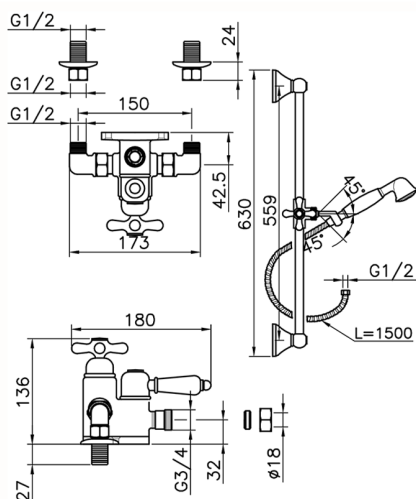

Thermostatic shower mixer with sliding bar CROISSETTE_190R.CS01H.

MODEL **190R.CS01H.**

Thermostatic shower mixer with sliding bar, 56 cm
Sliding rail kit with sliding bracket, D. 53 mm Brass
Classic One Spray handshower, 150 cm Brass
flexible hose

AVAILABLE FINISHINGS

-  **AG** AG Antique Gold
-  **BA** BA Old Bronze
-  **CR** CR Chrome
-  **2W** 2W Brushed Gold

CHARACTERISTICS

Cartridge Spare Parts **24.04A.PP**
8x20 Plus P Thermostatic Valve

Thermostatic