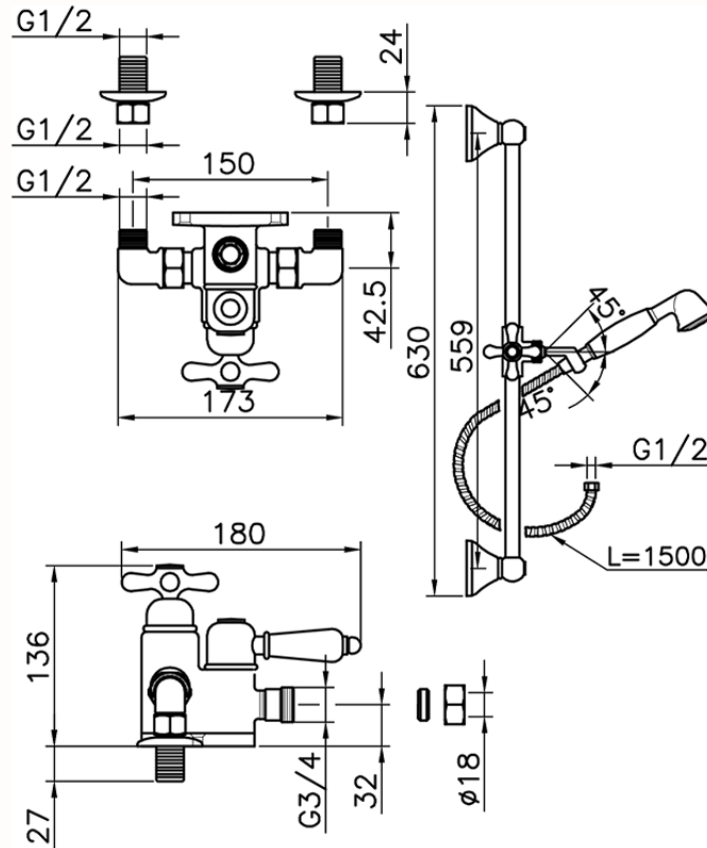

Thermostatic shower mixer with sliding bar CROISETTE_190R.CS01H.

190R.CS01H.

<https://en.huberitalia.com/thermostatic-shower-mixer-with-sliding-bar-croisette-190r-cs01h>

2024-11-15