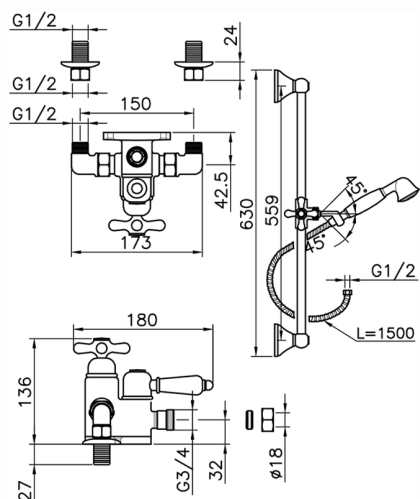

## Thermostatic shower mixer with sliding bar CROISSETTE\_190R.CS01H.

MODEL **190R.CS01H.**

Thermostatic shower mixer with sliding bar, 56 cm  
Sliding rail kit with sliding bracket, D. 53 mm Brass  
Classic One Spray handshower, 150 cm Brass  
flexible hose

### CHARACTERISTICS

Cartridge Spare Parts **24.04A.PP**  
**8x20 Plus P Thermostatic Valve**