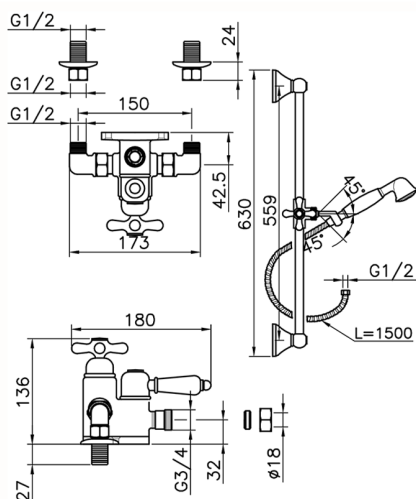

## Thermostatic shower mixer with sliding bar CROISSETTE\_190R.CS01H.

MODEL **190R.CS01H.**

Thermostatic shower mixer with sliding bar, 56 cm  
Sliding rail kit with sliding bracket, D. 53 mm Brass  
Classic One Spray handshower, 150 cm Brass  
flexible hose

### CHARACTERISTICS

Cartridge Spare Parts **24.04A.PP**  
**8x20 Plus P Thermostatic Valve**