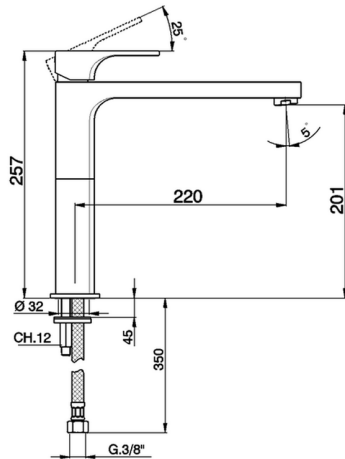

## Single lever sink mixer KITCHEN\_CU100580

MODEL **CU100580**

Single lever sink mixer, swivel spout, G.3/8" stainless steel flexible hoses

### CHARACTERISTICS

Cartridge Spare Parts **ZZ94240000**

**25 mm Cartridge**

2024-12-22