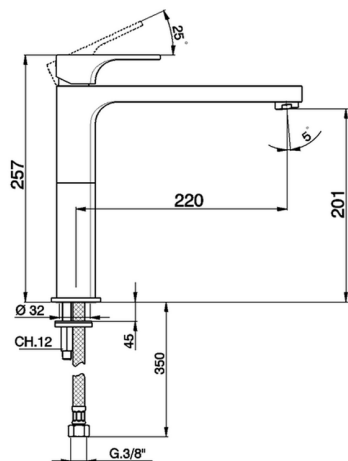

Single lever sink mixer KITCHEN_CU100580

MODEL **CU100580**

Single lever sink mixer, swivel spout, G.3/8" stainless steel flexible hoses

AVAILABLE FINISHINGS

-  **21** 21 Chrome
-  **2B** 2B Polished Nickel
-  **2F** 2F Brushed Nickel
-  **40** 40 Matt Black

CHARACTERISTICS

Cartridge Spare Parts **ZZ94240000**

25 mm Cartridge

2024-12-21