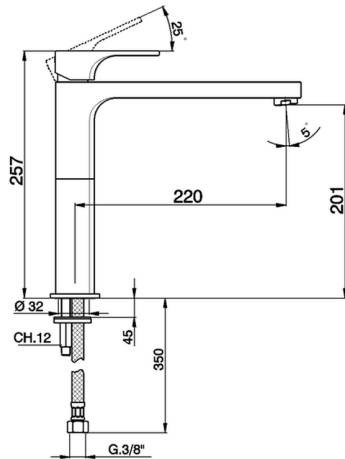

Single lever sink mixer KITCHEN_CU100580

MODEL **CU100580**

Single lever sink mixer, swivel spout, G.3/8" stainless steel flexible hoses

AVAILABLE FINISHINGS

-  **21** 21 Chrome
-  **2B** 2B Polished Nickel
-  **2F** 2F Brushed Nickel
-  **40** 40 Matt Black

CHARACTERISTICS

Cartridge Spare Parts **ZZ94240000**

25 mm Cartridge

2024-12-22